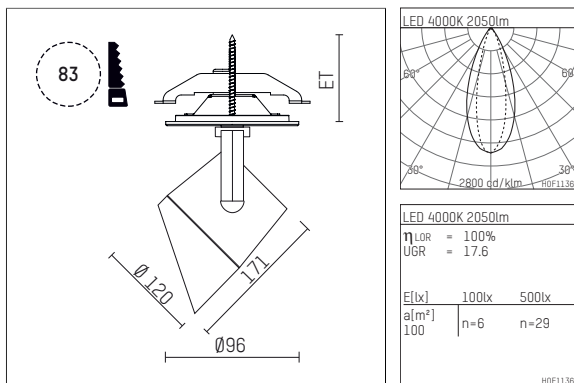

11332514 910-PA | white

lo.nely 3
lens wall floodlight
LED | 28 W 4000 K

- lens wall floodlight lo.nely 3
- with recessed mounting plate
- for recessed installation into wall or ceiling
- lens wall floodlight for homogenous wall illumination
- passive thermo management
- with LED 3150 lm
- colour temperature: 4000 K
- colour rendering index: CRI >80
- L90 / B10 (50.000h)
- SDCM < 2
- net luminous flux: 2050 lm
- total load: 28 W
- luminous efficacy: 73,2 lm/W
- asymmetrical light distribution
- soft-lens optic with secondary reflector
- with external LED power unit, electronic
- power supply: supply cord with plug connection
2x5x2,5 mm², length: 360 mm
- suitable for through wiring
- housing of die cast aluminium
- ceiling plate of die cast aluminium
- color-, protection- and conversion-filters are available as accessory
- diameter: 96 mm, recessing diameter: 83 mm
- recessing depth: 103 mm, ceiling thickness: 1-45 mm
- rotatable 360°, 90° tiltable (can be fixed)
- weight: 1,6 kg
- protection rating: IP20
- protection class I
- 5 years Hoffmeister warranty
- Made in Germany
- maximum ambient temperature: 35 ° C
- certificates: manufactured according to DIN VDE 0711 / EN 60598, CE
- colour: white (RAL9016)
- 11332514 910-PA