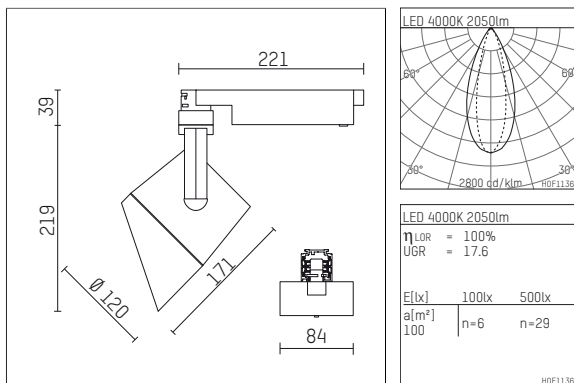

## 113 325 14 910 | white

lo.nely 3  
lens wall floodlight  
LED | 28 W 4000 K

- lens wall floodlight lo.nely 3
- with 3 circuit universal adapter
- for Hoffmeister control.x tracks
- circuit selection is possible while adapter is inserted into the track
- lens wall floodlight for homogenous wall illumination
- passive thermo management
- with LED 3150 lm
- colour temperature: 4000 K
- colour rendering index: CRI >80
- L90 / B10 (50.000h)
- SDCM < 2
- net luminous flux: 2050 lm
- total load: 28 W
- luminous efficacy: 73,2 lm/W
- asymmetrical light distribution
- soft-lens optic with secondary reflector
- LED power unit integrated in adapter, electronic (POTI)
- amplitude dimming
- adapter with integrated potentiometer
- dimming range: 100-1 %
- housing of die cast aluminium
- adapter of fibreglass reinforced thermoplastic
- color-, protection- and conversion-filters are available as accessory
- length: 221 mm, width: 84 mm, height: 258 mm
- rotatable 360°, 90° tiltable (can be fixed)
- weight: 1,4 kg
- protection rating: IP20
- protection class I
- 5 years Hoffmeister warranty
- Made in Germany
- maximum ambient temperature: 35 ° C
- certificates: manufactured according to DIN VDE 0711 / EN 60598, CE
- colour: white (RAL9016)
- 113 325 14 910