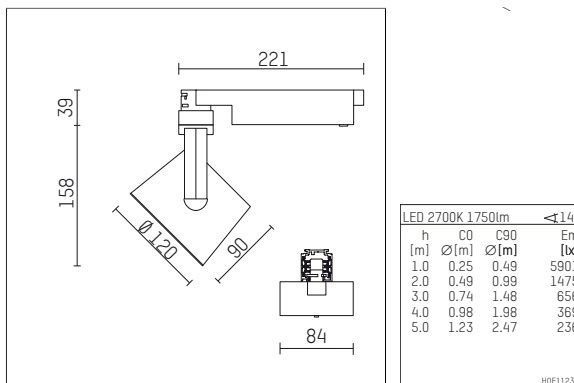

## 113 326 02 721 D | black

lo.nely 3 | oval flood  
floodlight  
LED | 28 W 2700 K

- floodlight lo.nely 3 oval flood
- with 3 circuit DALI adapter
- for Hoffmeister control.x tracks
- circuit selection is possible while adapter is inserted into the track
- with horizontal oval.flood light distribution
- passive thermo management
- with LED 2100 lm
- colour temperature: 2700 K
- colour rendering index: CRI >90
- L90 / B10 (50.000h)
- SDCM < 2
- net luminous flux: 1750 lm
- total load: 28 W
- luminous efficacy: 62,5 lm/W
- oval flood horizontal
- LED power unit integrated in adapter, electronic (DALI)
- amplitude dimming
- dimming range: 100-1 %
- housing of die cast aluminium
- adapter of fibreglass reinforced thermoplastic
- microprismatic filter with very high rate of light transmission
- color-, protection- and conversion-filters are available as accessory
- length: 221 mm, width: 84 mm, height: 197 mm
- rotatable 360°, 90° tiltable (can be fixed)
- weight: 1,25 kg
- protection rating: IP20
- protection class I
- 5 years Hoffmeister warranty
- Made in Germany
- maximum ambient temperature: 35 ° C
- certificates: manufactured according to DIN VDE 0711 / EN 60598, CE
- colour: black
- 113 326 02 721 D

### Required accessories

description accessory general	dimensions in mm	item number	pic.-No.
antiglare flaps for spotlights gin.o and lo.nely size 3		105757	01

### Optional accessories

description accessory general	dimensions in mm	item number	pic.-No.
connection ring suitable for attachment of accessories for spotlights gin.o and lo.nely size 3		105760721	01
tube screen suitable for attachment of accessories for spotlights gin.o and lo.nely size 3		105759721	02
connection tube with cross louver suitable for attachment of accessories for spotlights gin.o and lo.nely size 3		105758721	03
visor suitable for attachment of accessories for spotlights gin.o and lo.nely size 3		105783721	04