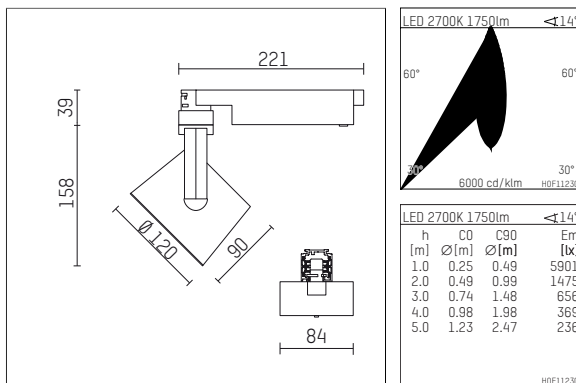

113 326 02 906 D | silver

lo.nely 3 | oval flood
floodlight
LED | 28 W 2700 K

- floodlight lo.nely 3 oval flood
- with 3 circuit DALI adapter
- for Hoffmeister control.x tracks
- circuit selection is possible while adapter is inserted into the track
- with horizontal oval.flood light distribution
- passive thermo management
- with LED 2100 lm
- colour temperature: 2700 K
- colour rendering index: CRI >90
- L90 / B10 (50.000h)
- SDCM < 2
- net luminous flux: 1750 lm
- total load: 28 W
- luminous efficacy: 62,5 lm/W
- oval flood horizontal
- LED power unit integrated in adapter, electronic (DALI)
- amplitude dimming
- dimming range: 100-1 %
- housing of die cast aluminium
- adapter of fibreglass reinforced thermoplastic
- microprismatic filter with very high rate of light transmission
- color-, protection- and conversion-filters are available as accessory
- length: 221 mm, width: 84 mm, height: 197 mm
- rotatable 360°, 90° tiltable (can be fixed)
- weight: 1,25 kg
- protection rating: IP20
- protection class I
- 5 years Hoffmeister warranty
- Made in Germany
- maximum ambient temperature: 35 ° C
- certificates: manufactured according to DIN VDE 0711 / EN 60598, CE
- colour: silver
- 113 326 02 906 D

Optional accessories

description accessory general	dimensions in mm	item number	pic.-No.
connection ring suitable for attachment of accessories for spotlights gin.o and lo.nely size 3		105760906	01
tube screen suitable for attachment of accessories for spotlights gin.o and lo.nely size 3		105759906	02
connection tube with cross louver suitable for attachment of accessories for spotlights gin.o and lo.nely size 3		105758906	03
visor suitable for attachment of accessories for spotlights gin.o and lo.nely size 3		105783906	04