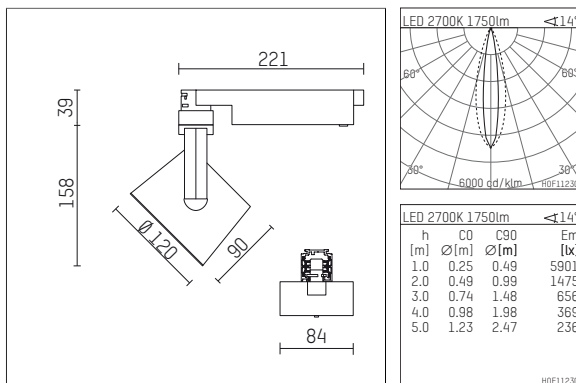

113 326 02 910 D | white

lo.nely 3 | oval flood
floodlight
LED | 28 W 2700 K

- floodlight lo.nely 3 oval flood
- with 3 circuit DALI adapter
- for Hoffmeister control.x tracks
- circuit selection is possible while adapter is inserted into the track
- with horizontal oval.flood light distribution
- passive thermo management
- with LED 2100 lm
- colour temperature: 2700 K
- colour rendering index: CRI >90
- L90 / B10 (50.000h)
- SDCM < 2
- net luminous flux: 1750 lm
- total load: 28 W
- luminous efficacy: 62,5 lm/W
- oval flood horizontal
- LED power unit integrated in adapter, electronic (DALI)
- amplitude dimming
- dimming range: 100-1 %
- housing of die cast aluminium
- adapter of fibreglass reinforced thermoplastic
- microprismatic filter with very high rate of light transmission
- color-, protection- and conversion-filters are available as accessory
- length: 221 mm, width: 84 mm, height: 197 mm
- rotatable 360°, 90° tiltable (can be fixed)
- weight: 1,25 kg
- protection rating: IP20
- protection class I
- 5 years Hoffmeister warranty
- Made in Germany
- maximum ambient temperature: 35 ° C
- certificates: manufactured according to DIN VDE 0711 / EN 60598, CE
- colour: white (RAL9016)
- 113 326 02 910 D

Optional accessories

description accessory general	dimensions in mm	item number	pic.-No.
connection ring suitable for attachment of accessories for spotlights gin.o and lo.nely size 3		105760910	01
tube screen suitable for attachment of accessories for spotlights gin.o and lo.nely size 3		105759910	02
connection tube with cross louver suitable for attachment of accessories for spotlights gin.o and lo.nely size 3		105758910	03
visor suitable for attachment of accessories for spotlights gin.o and lo.nely size 3		105783910	04