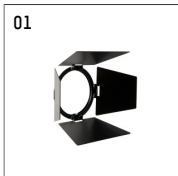

113 326 03 721 D | black

lo.nely 3 | oval flood
floodlight
LED | 28 W 3000 K

- floodlight lo.nely 3 oval flood
- with 3 circuit DALI adapter
- for Hoffmeister control.x tracks
- circuit selection is possible while adapter is inserted into the track
- with horizontal oval.flood light distribution
- passive thermo management
- with LED 2400 lm
- colour temperature: 3000 K
- colour rendering index: CRI >90
- L90 / B10 (50.000h)
- SDCM < 2
- net luminous flux: 2000 lm
- total load: 28 W
- luminous efficacy: 71,4 lm/W
- oval flood horizontal
- LED power unit integrated in adapter, electronic (DALI)
- amplitude dimming
- dimming range: 100-1 %
- housing of die cast aluminium
- adapter of fibreglass reinforced thermoplastic
- microprismatic filter with very high rate of light transmission
- color-, protection- and conversion-filters are available as accessory
- length: 221 mm, width: 84 mm, height: 197 mm
- rotatable 360°, 90° tiltable (can be fixed)
- weight: 1,25 kg
- protection rating: IP20
- protection class I
- 5 years Hoffmeister warranty
- Made in Germany
- maximum ambient temperature: 35 ° C
- certificates: manufactured according to DIN VDE 0711 / EN 60598, CE
- colour: black
- 113 326 03 721 D

Optional accessories

description accessory general	dimensions in mm	item number	pic.-No.
connection ring suitable for attachment of accessories for spotlights gin.o and lo.nely size 3		105760721	01
tube screen suitable for attachment of accessories for spotlights gin.o and lo.nely size 3		105759721	02
connection tube with cross louver suitable for attachment of accessories for spotlights gin.o and lo.nely size 3		105758721	03
visor suitable for attachment of accessories for spotlights gin.o and lo.nely size 3		105783721	04