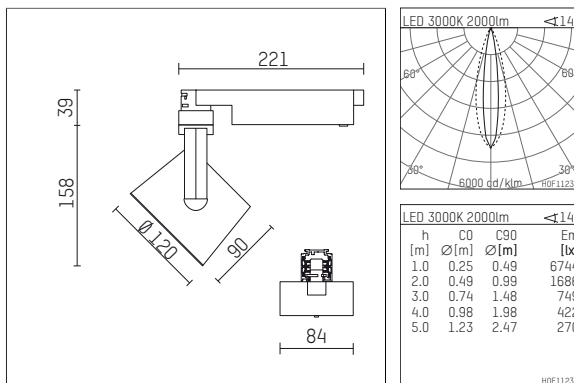

113 326 03 721 D | black

lo.nely 3 | oval flood
floodlight
LED | 28 W 3000 K

- floodlight lo.nely 3 oval flood
- with 3 circuit DALI adapter
- for Hoffmeister control.x tracks
- circuit selection is possible while adapter is inserted into the track
- with horizontal oval.flood light distribution
- passive thermo management
- with LED 2400 lm
- colour temperature: 3000 K
- colour rendering index: CRI >90
- L90 / B10 (50.000h)
- SDCM < 2
- net luminous flux: 2000 lm
- total load: 28 W
- luminous efficacy: 71,4 lm/W
- oval flood horizontal
- LED power unit integrated in adapter, electronic (DALI)
- amplitude dimming
- dimming range: 100-1 %
- housing of die cast aluminium
- adapter of fibreglass reinforced thermoplastic
- microprismatic filter with very high rate of light transmission
- color-, protection- and conversion-filters are available as accessory
- length: 221 mm, width: 84 mm, height: 197 mm
- rotatable 360°, 90° tiltable (can be fixed)
- weight: 1,25 kg
- protection rating: IP20
- protection class I
- 5 years Hoffmeister warranty
- Made in Germany
- maximum ambient temperature: 35 ° C
- certificates: manufactured according to DIN VDE 0711 / EN 60598, CE
- colour: black
- 113 326 03 721 D

Optional accessories

description accessory general	dimensions in mm	item number	pic.-No.
connection ring suitable for attachment of accessories for spotlights gin.o and lo.nely size 3		105760721	01
tube screen suitable for attachment of accessories for spotlights gin.o and lo.nely size 3		105759721	02
connection tube with cross louver suitable for attachment of accessories for spotlights gin.o and lo.nely size 3		105758721	03
visor suitable for attachment of accessories for spotlights gin.o and lo.nely size 3		105783721	04