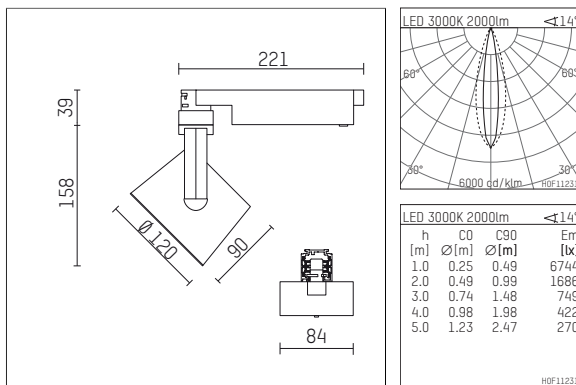

113 326 03 906 D | silver

lo.nely 3 | oval flood
floodlight
LED | 28 W 3000 K

- floodlight lo.nely 3 oval flood
- with 3 circuit DALI adapter
- for Hoffmeister control.x tracks
- circuit selection is possible while adapter is inserted into the track
- with horizontal oval.flood light distribution
- passive thermo management
- with LED 2400 lm
- colour temperature: 3000 K
- colour rendering index: CRI >90
- L90 / B10 (50.000h)
- SDCM < 2
- net luminous flux: 2000 lm
- total load: 28 W
- luminous efficacy: 71,4 lm/W
- oval flood horizontal
- LED power unit integrated in adapter, electronic (DALI)
- amplitude dimming
- dimming range: 100-1 %
- housing of die cast aluminium
- adapter of fibreglass reinforced thermoplastic
- microprismatic filter with very high rate of light transmission
- color-, protection- and conversion-filters are available as accessory
- length: 221 mm, width: 84 mm, height: 197 mm
- rotatable 360°, 90° tiltable (can be fixed)
- weight: 1,25 kg
- protection rating: IP20
- protection class I
- 5 years Hoffmeister warranty
- Made in Germany
- maximum ambient temperature: 35 ° C
- certificates: manufactured according to DIN VDE 0711 / EN 60598, CE
- colour: silver
- 113 326 03 906 D

Optional accessories

description accessory general	dimensions in mm	item number	pic.-No.
connection ring suitable for attachment of accessories for spotlights gin.o and lo.nely size 3		105760906	01
tube screen suitable for attachment of accessories for spotlights gin.o and lo.nely size 3		105759906	02
connection tube with cross louver suitable for attachment of accessories for spotlights gin.o and lo.nely size 3		105758906	03
visor suitable for attachment of accessories for spotlights gin.o and lo.nely size 3		105783906	04