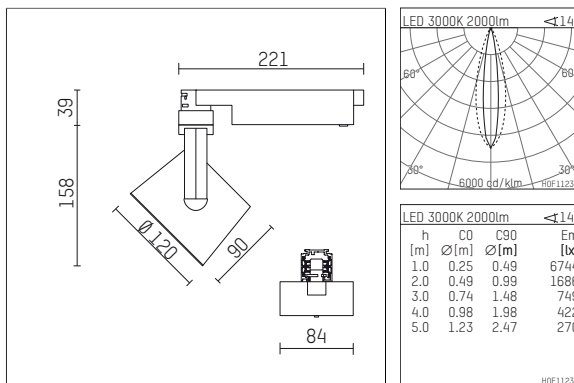

113 326 03 910 D | white

lo.nely 3 | oval flood
floodlight
LED | 28 W 3000 K

- floodlight lo.nely 3 oval flood
- with 3 circuit DALI adapter
- for Hoffmeister control.x tracks
- circuit selection is possible while adapter is inserted into the track
- with horizontal oval.flood light distribution
- passive thermo management
- with LED 2400 lm
- colour temperature: 3000 K
- colour rendering index: CRI >90
- L90 / B10 (50.000h)
- SDCM < 2
- net luminous flux: 2000 lm
- total load: 28 W
- luminous efficacy: 71,4 lm/W
- oval flood horizontal
- LED power unit integrated in adapter, electronic (DALI)
- amplitude dimming
- dimming range: 100-1 %
- housing of die cast aluminium
- adapter of fibreglass reinforced thermoplastic
- microprismatic filter with very high rate of light transmission
- color-, protection- and conversion-filters are available as accessory
- length: 221 mm, width: 84 mm, height: 197 mm
- rotatable 360°, 90° tiltable (can be fixed)
- weight: 1,25 kg
- protection rating: IP20
- protection class I
- 5 years Hoffmeister warranty
- Made in Germany
- maximum ambient temperature: 35 ° C
- certificates: manufactured according to DIN VDE 0711 / EN 60598, CE
- colour: white (RAL9016)
- 113 326 03 910 D

Optional accessories

description accessory general	dimensions in mm	item number	pic.-No.
connection ring suitable for attachment of accessories for spotlights gin.o and lo.nely size 3		105760910	01
tube screen suitable for attachment of accessories for spotlights gin.o and lo.nely size 3		105759910	02
connection tube with cross louver suitable for attachment of accessories for spotlights gin.o and lo.nely size 3		105758910	03
visor suitable for attachment of accessories for spotlights gin.o and lo.nely size 3		105783910	04