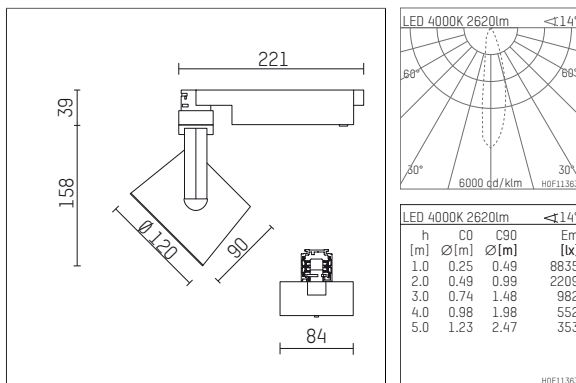

## 113 326 04 721 D | black

lo.nely 3 | oval flood  
floodlight  
LED | 28 W 4000 K

- floodlight lo.nely 3 oval flood
- with 3 circuit DALI adapter
- for Hoffmeister control.x tracks
- circuit selection is possible while adapter is inserted into the track
- with horizontal oval.flood light distribution
- passive thermo management
- with LED 3150 lm
- colour temperature: 4000 K
- colour rendering index: CRI >80
- L90 / B10 (50.000h)
- SDCM < 2
- net luminous flux: 2620 lm
- total load: 28 W
- luminous efficacy: 93,6 lm/W
- oval flood horizontal
- LED power unit integrated in adapter, electronic (DALI)
- amplitude dimming
- dimming range: 100-1 %
- housing of die cast aluminium
- adapter of fibreglass reinforced thermoplastic
- microprismatic filter with very high rate of light transmission
- color-, protection- and conversion-filters are available as accessory
- length: 221 mm, width: 84 mm, height: 197 mm
- rotatable 360°, 90° tiltable (can be fixed)
- weight: 1,25 kg
- protection rating: IP20
- protection class I
- 5 years Hoffmeister warranty
- Made in Germany
- maximum ambient temperature: 35 ° C
- certificates: manufactured according to DIN VDE 0711 / EN 60598, CE
- colour: black
- 113 326 04 721 D

### Required accessories

description accessory general	dimensions in mm	item number	pic.-No.
antiglare flaps for spotlights gin.o and lo.nely size 3		105757	01

### Optional accessories

description accessory general	dimensions in mm	item number	pic.-No.
connection ring suitable for attachment of accessories for spotlights gin.o and lo.nely size 3		105760721	01
tube screen suitable for attachment of accessories for spotlights gin.o and lo.nely size 3		105759721	02
connection tube with cross louver suitable for attachment of accessories for spotlights gin.o and lo.nely size 3		105758721	03
visor suitable for attachment of accessories for spotlights gin.o and lo.nely size 3		105783721	04