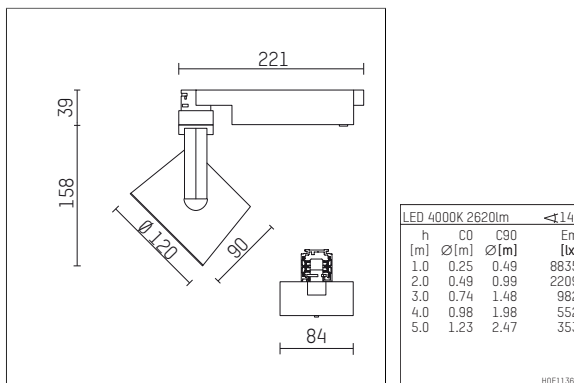

113 326 04 906 D | silver

lo.nely 3 | oval flood
floodlight
LED | 28 W 4000 K

- floodlight lo.nely 3 oval flood
- with 3 circuit DALI adapter
- for Hoffmeister control.x tracks
- circuit selection is possible while adapter is inserted into the track
- with horizontal oval.flood light distribution
- passive thermo management
- with LED 3150 lm
- colour temperature: 4000 K
- colour rendering index: CRI >80
- L90 / B10 (50.000h)
- SDCM < 2
- net luminous flux: 2620 lm
- total load: 28 W
- luminous efficacy: 93,6 lm/W
- oval flood horizontal
- LED power unit integrated in adapter, electronic (DALI)
- amplitude dimming
- dimming range: 100-1 %
- housing of die cast aluminium
- adapter of fibreglass reinforced thermoplastic
- microprismatic filter with very high rate of light transmission
- color-, protection- and conversion-filters are available as accessory
- length: 221 mm, width: 84 mm, height: 197 mm
- rotatable 360°, 90° tiltable (can be fixed)
- weight: 1,25 kg
- protection rating: IP20
- protection class I
- 5 years Hoffmeister warranty
- Made in Germany
- maximum ambient temperature: 35 ° C
- certificates: manufactured according to DIN VDE 0711 / EN 60598, CE
- colour: silver
- 113 326 04 906 D

Optional accessories

description accessory general	dimensions in mm	item number	pic.-No.
connection ring suitable for attachment of accessories for spotlights gin.o and lo.nely size 3		105760906	01
tube screen suitable for attachment of accessories for spotlights gin.o and lo.nely size 3		105759906	02
connection tube with cross louver suitable for attachment of accessories for spotlights gin.o and lo.nely size 3		105758906	03
visor suitable for attachment of accessories for spotlights gin.o and lo.nely size 3		105783906	04