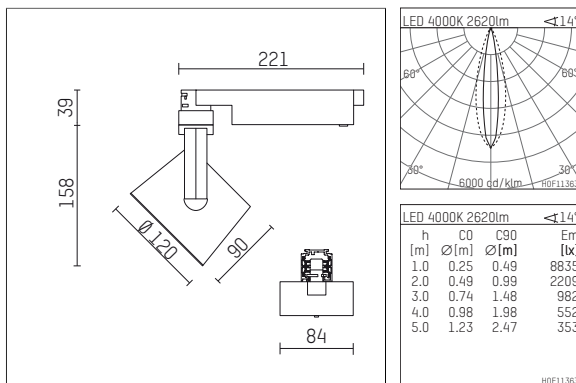

113 326 04 910 D | white

lo.nely 3 | oval flood
floodlight
LED | 28 W 4000 K

- floodlight lo.nely 3 oval flood
- with 3 circuit DALI adapter
- for Hoffmeister control.x tracks
- circuit selection is possible while adapter is inserted into the track
- with horizontal oval.flood light distribution
- passive thermo management
- with LED 3150 lm
- colour temperature: 4000 K
- colour rendering index: CRI >80
- L90 / B10 (50.000h)
- SDCM < 2
- net luminous flux: 2620 lm
- total load: 28 W
- luminous efficacy: 93,6 lm/W
- oval flood horizontal
- LED power unit integrated in adapter, electronic (DALI)
- amplitude dimming
- dimming range: 100-1 %
- housing of die cast aluminium
- adapter of fibreglass reinforced thermoplastic
- microprismatic filter with very high rate of light transmission
- color-, protection- and conversion-filters are available as accessory
- length: 221 mm, width: 84 mm, height: 197 mm
- rotatable 360°, 90° tiltable (can be fixed)
- weight: 1,25 kg
- protection rating: IP20
- protection class I
- 5 years Hoffmeister warranty
- Made in Germany
- maximum ambient temperature: 35 ° C
- certificates: manufactured according to DIN VDE 0711 / EN 60598, CE
- colour: white (RAL9016)
- 113 326 04 910 D

Optional accessories

description accessory general	dimensions in mm	item number	pic.-No.
connection ring suitable for attachment of accessories for spotlights gin.o and lo.nely size 3		105760910	01
tube screen suitable for attachment of accessories for spotlights gin.o and lo.nely size 3		105759910	02
connection tube with cross louver suitable for attachment of accessories for spotlights gin.o and lo.nely size 3		105758910	03
visor suitable for attachment of accessories for spotlights gin.o and lo.nely size 3		105783910	04