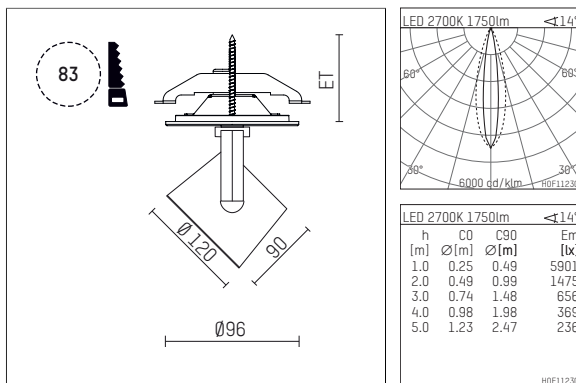

## 11332612 721-PA | black

lo.nely 3 | oval flood  
floodlight  
LED | 28 W 2700 K

- floodlight lo.nely 3 oval flood
- with recessed mounting plate
- for recessed installation into wall or ceiling
- with horizontal oval flood light distribution
- passive thermo management
- with LED 2100 lm
- colour temperature: 2700 K
- colour rendering index: CRI >90
- L90 / B10 (50.000h)
- SDCM < 2
- net luminous flux: 1750 lm
- total load: 28 W
- luminous efficacy: 62,5 lm/W
- oval flood horizontal
- with external LED power unit, electronic
- power supply: supply cord with plug connection 2x5x2,5 mm<sup>2</sup>, length: 360 mm
- suitable for through wiring
- housing of die cast aluminium
- microprismatic filter with very high rate of light transmission
- ceiling plate of die cast aluminium
- color-, protection- and conversion-filters are available as accessory
- diameter: 96 mm, recessing diameter: 83 mm
- recessing depth: 103 mm, ceiling thickness: 1-45 mm
- rotatable 360°, 90° tiltable (can be fixed)
- weight: 1,4 kg
- protection rating: IP20
- protection class I
- 5 years Hoffmeister warranty
- Made in Germany
- maximum ambient temperature: 35 ° C
- certificates: manufactured according to DIN VDE 0711 / EN 60598, CE
- colour: black
- 11332612 721-PA

### Optional accessories

description accessory general	dimensions in mm	item number	pic.-No.
connection ring suitable for attachment of accessories for spotlights gin.o and lo.nely size 3		105760721	01
tube screen suitable for attachment of accessories for spotlights gin.o and lo.nely size 3		105759721	02
connection tube with cross louver suitable for attachment of accessories for spotlights gin.o and lo.nely size 3		105758721	03
visor suitable for attachment of accessories for spotlights gin.o and lo.nely size 3		105783721	04