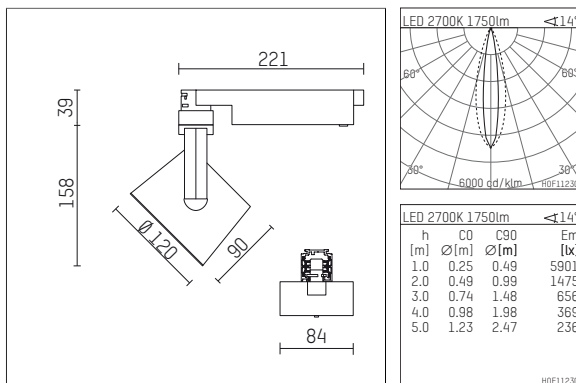

113 326 12 721 | black

lo.nely 3 | oval flood
floodlight
LED | 28 W 2700 K

- floodlight lo.nely 3 oval flood
- with 3 circuit universal adapter
- for Hoffmeister control.x tracks
- circuit selection is possible while adapter is inserted into the track
- with horizontal oval.flood light distribution
- passive thermo management
- with LED 2100 lm
- colour temperature: 2700 K
- colour rendering index: CRI >90
- L90 / B10 (50.000h)
- SDCM < 2
- net luminous flux: 1750 lm
- total load: 28 W
- luminous efficacy: 62,5 lm/W
- oval flood horizontal
- LED power unit integrated in adapter, electronic (POTI)
- amplitude dimming
- adapter with integrated potentiometer
- dimming range: 100-1 %
- housing of die cast aluminium
- adapter of fibreglass reinforced thermoplastic
- microprismatic filter with very high rate of light transmission
- color-, protection- and conversion-filters are available as accessory
- length: 221 mm, width: 84 mm, height: 197 mm
- rotatable 360°, 90° tilttable (can be fixed)
- weight: 1,25 kg
- protection rating: IP20
- protection class I
- 5 years Hoffmeister warranty
- Made in Germany
- maximum ambient temperature: 35 °C
- certificates: manufactured according to DIN VDE 0711 / EN 60598, CE
- colour: black
- 113 326 12 721

Optional accessories

description accessory general	dimensions in mm	item number	pic.-No.
connection ring suitable for attachment of accessories for spotlights gin.o and lo.nely size 3		105760721	01
tube screen suitable for attachment of accessories for spotlights gin.o and lo.nely size 3		105759721	02
connection tube with cross louver suitable for attachment of accessories for spotlights gin.o and lo.nely size 3		105758721	03
visor suitable for attachment of accessories for spotlights gin.o and lo.nely size 3		105783721	04