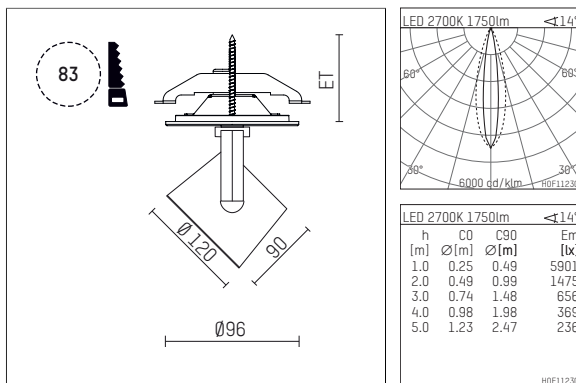

11332612 906-PA | silver

lo.nely 3 | oval flood
floodlight
LED | 28 W 2700 K

- floodlight lo.nely 3 oval flood
- with recessed mounting plate
- for recessed installation into wall or ceiling
- with horizontal oval flood light distribution
- passive thermo management
- with LED 2100 lm
- colour temperature: 2700 K
- colour rendering index: CRI >90
- L90 / B10 (50.000h)
- SDCM < 2
- net luminous flux: 1750 lm
- total load: 28 W
- luminous efficacy: 62,5 lm/W
- oval flood horizontal
- with external LED power unit, electronic
- power supply: supply cord with plug connection 2x5x2,5 mm², length: 360 mm
- suitable for through wiring
- housing of die cast aluminium
- microprismatic filter with very high rate of light transmission
- ceiling plate of die cast aluminium
- color-, protection- and conversion-filters are available as accessory
- diameter: 96 mm, recessing diameter: 83 mm
- recessing depth: 103 mm, ceiling thickness: 1-45 mm
- rotatable 360°, 90° tiltable (can be fixed)
- weight: 1,4 kg
- protection rating: IP20
- protection class I
- 5 years Hoffmeister warranty
- Made in Germany
- maximum ambient temperature: 35 ° C
- certificates: manufactured according to DIN VDE 0711 / EN 60598, CE
- colour: silver
- 11332612 906-PA

Optional accessories

description accessory general	dimensions in mm	item number	pic.-No.
connection ring suitable for attachment of accessories for spotlights gin.o and lo.nely size 3		105760906	01
tube screen suitable for attachment of accessories for spotlights gin.o and lo.nely size 3		105759906	02
connection tube with cross louver suitable for attachment of accessories for spotlights gin.o and lo.nely size 3		105758906	03
visor suitable for attachment of accessories for spotlights gin.o and lo.nely size 3		105783906	04