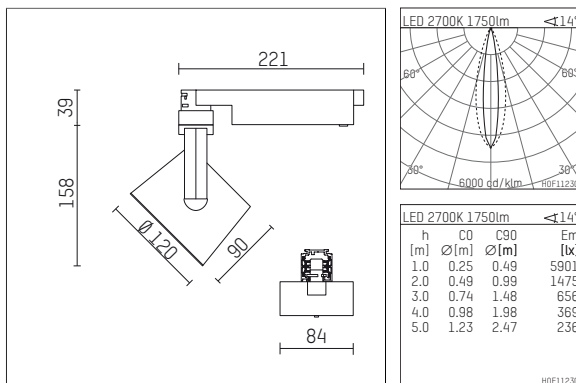

113 326 12 906 | silver

lo.nely 3 | oval flood
floodlight
LED | 28 W 2700 K

- floodlight lo.nely 3 oval flood
- with 3 circuit universal adapter
- for Hoffmeister control.x tracks
- circuit selection is possible while adapter is inserted into the track
- with horizontal oval.flood light distribution
- passive thermo management
- with LED 2100 lm
- colour temperature: 2700 K
- colour rendering index: CRI >90
- L90 / B10 (50.000h)
- SDCM < 2
- net luminous flux: 1750 lm
- total load: 28 W
- luminous efficacy: 62,5 lm/W
- oval flood horizontal
- LED power unit integrated in adapter, electronic (POTI)
- amplitude dimming
- adapter with integrated potentiometer
- dimming range: 100-1 %
- housing of die cast aluminium
- adapter of fibreglass reinforced thermoplastic
- microprismatic filter with very high rate of light transmission
- color-, protection- and conversion-filters are available as accessory
- length: 221 mm, width: 84 mm, height: 197 mm
- rotatable 360°, 90° tilttable (can be fixed)
- weight: 1,25 kg
- protection rating: IP20
- protection class I
- 5 years Hoffmeister warranty
- Made in Germany
- maximum ambient temperature: 35 °C
- certificates: manufactured according to DIN VDE 0711 / EN 60598, CE
- colour: silver
- 113 326 12 906

Optional accessories

description accessory general	dimensions in mm	item number	pic.-No.
connection ring suitable for attachment of accessories for spotlights gin.o and lo.nely size 3		105760906	01
tube screen suitable for attachment of accessories for spotlights gin.o and lo.nely size 3		105759906	02
connection tube with cross louver suitable for attachment of accessories for spotlights gin.o and lo.nely size 3		105758906	03
visor suitable for attachment of accessories for spotlights gin.o and lo.nely size 3		105783906	04