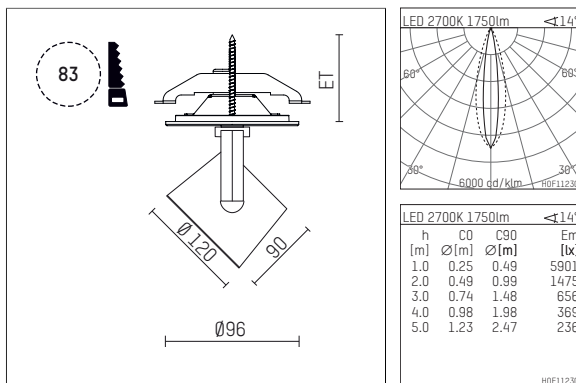

## 11332612 910-PA | white

lo.nely 3 | oval flood  
floodlight  
LED | 28 W 2700 K

- floodlight lo.nely 3 oval flood
- with recessed mounting plate
- for recessed installation into wall or ceiling
- with horizontal oval flood light distribution
- passive thermo management
- with LED 2100 lm
- colour temperature: 2700 K
- colour rendering index: CRI >90
- L90 / B10 (50.000h)
- SDCM < 2
- net luminous flux: 1750 lm
- total load: 28 W
- luminous efficacy: 62,5 lm/W
- oval flood horizontal
- with external LED power unit, electronic
- power supply: supply cord with plug connection 2x5x2,5 mm<sup>2</sup>, length: 360 mm
- suitable for through wiring
- housing of die cast aluminium
- microprismatic filter with very high rate of light transmission
- ceiling plate of die cast aluminium
- color-, protection- and conversion-filters are available as accessory
- diameter: 96 mm, recessing diameter: 83 mm
- recessing depth: 103 mm, ceiling thickness: 1-45 mm
- rotatable 360°, 90° tiltable (can be fixed)
- weight: 1,4 kg
- protection rating: IP20
- protection class I
- 5 years Hoffmeister warranty
- Made in Germany
- maximum ambient temperature: 35 ° C
- certificates: manufactured according to DIN VDE 0711 / EN 60598, CE
- colour: white (RAL9016)
- 11332612 910-PA

### Optional accessories

description accessory general	dimensions in mm	item number	pic.-No.
connection ring suitable for attachment of accessories for spotlights gin.o and lo.nely size 3		105760910	01
tube screen suitable for attachment of accessories for spotlights gin.o and lo.nely size 3		105759910	02
connection tube with cross louver suitable for attachment of accessories for spotlights gin.o and lo.nely size 3		105758910	03
visor suitable for attachment of accessories for spotlights gin.o and lo.nely size 3		105783910	04