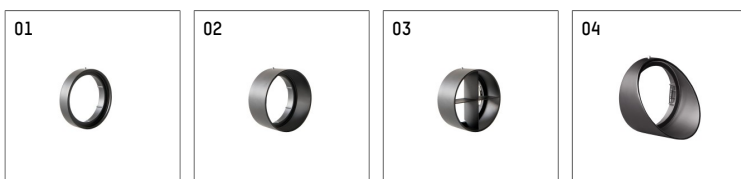

## 113 326 12 910 | white

lo.nely 3 | oval flood  
floodlight  
LED | 28 W 2700 K

- floodlight lo.nely 3 oval flood
- with 3 circuit universal adapter
- for Hoffmeister control.x tracks
- circuit selection is possible while adapter is inserted into the track
- with horizontal oval.flood light distribution
- passive thermo management
- with LED 2100 lm
- colour temperature: 2700 K
- colour rendering index: CRI >90
- L90 / B10 (50.000h)
- SDCM < 2
- net luminous flux: 1750 lm
- total load: 28 W
- luminous efficacy: 62,5 lm/W
- oval flood horizontal
- LED power unit integrated in adapter, electronic (POTI)
- amplitude dimming
- adapter with integrated potentiometer
- dimming range: 100-1 %
- housing of die cast aluminium
- adapter of fibreglass reinforced thermoplastic
- microprismatic filter with very high rate of light transmission
- color-, protection- and conversion-filters are available as accessory
- length: 221 mm, width: 84 mm, height: 197 mm
- rotatable 360°, 90° tilttable (can be fixed)
- weight: 1,25 kg
- protection rating: IP20
- protection class I
- 5 years Hoffmeister warranty
- Made in Germany
- maximum ambient temperature: 35 °C
- certificates: manufactured according to DIN VDE 0711 / EN 60598, CE
- colour: white (RAL9016)
- 113 326 12 910

### Required accessories

description accessory general	dimensions in mm	item number	pic.-No.
antiglare flaps for spotlights gin.o and lo.nely size 3		105757	01

### Optional accessories

description accessory general	dimensions in mm	item number	pic.-No.
connection ring suitable for attachment of accessories for spotlights gin.o and lo.nely size 3		105760910	01
tube screen suitable for attachment of accessories for spotlights gin.o and lo.nely size 3		105759910	02
connection tube with cross louver suitable for attachment of accessories for spotlights gin.o and lo.nely size 3		105758910	03
visor suitable for attachment of accessories for spotlights gin.o and lo.nely size 3		105783910	04