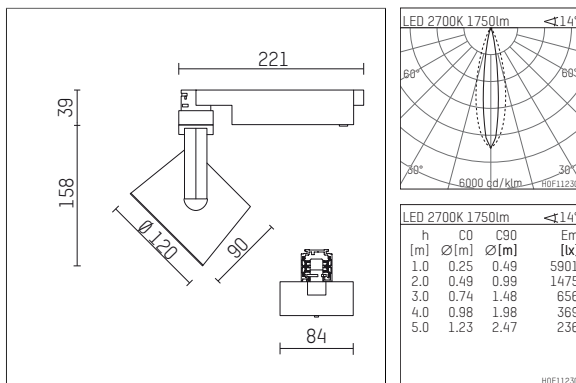

## 113 326 12 910 | white

lo.nely 3 | oval flood  
floodlight  
LED | 28 W 2700 K

- floodlight lo.nely 3 oval flood
- with 3 circuit universal adapter
- for Hoffmeister control.x tracks
- circuit selection is possible while adapter is inserted into the track
- with horizontal oval.flood light distribution
- passive thermo management
- with LED 2100 lm
- colour temperature: 2700 K
- colour rendering index: CRI >90
- L90 / B10 (50.000h)
- SDCM < 2
- net luminous flux: 1750 lm
- total load: 28 W
- luminous efficacy: 62,5 lm/W
- oval flood horizontal
- LED power unit integrated in adapter, electronic (POTI)
- amplitude dimming
- adapter with integrated potentiometer
- dimming range: 100-1 %
- housing of die cast aluminium
- adapter of fibreglass reinforced thermoplastic
- microprismatic filter with very high rate of light transmission
- color-, protection- and conversion-filters are available as accessory
- length: 221 mm, width: 84 mm, height: 197 mm
- rotatable 360°, 90° tilttable (can be fixed)
- weight: 1,25 kg
- protection rating: IP20
- protection class I
- 5 years Hoffmeister warranty
- Made in Germany
- maximum ambient temperature: 35 °C
- certificates: manufactured according to DIN VDE 0711 / EN 60598, CE
- colour: white (RAL9016)
- 113 326 12 910

### Required accessories

description accessory general	dimensions in mm	item number	pic.-No.
antiglare flaps for spotlights gin.o and lo.nely size 3		105757	01

### Optional accessories

description accessory general	dimensions in mm	item number	pic.-No.
connection ring suitable for attachment of accessories for spotlights gin.o and lo.nely size 3		105760910	01
tube screen suitable for attachment of accessories for spotlights gin.o and lo.nely size 3		105759910	02
connection tube with cross louver suitable for attachment of accessories for spotlights gin.o and lo.nely size 3		105758910	03
visor suitable for attachment of accessories for spotlights gin.o and lo.nely size 3		105783910	04