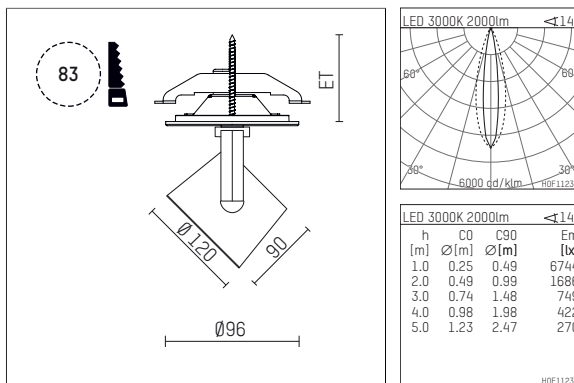

11332613 721-PA | black

lo.nely 3 | oval flood
floodlight
LED | 28 W 3000 K

- floodlight lo.nely 3 oval flood
- with recessed mounting plate
- for recessed installation into wall or ceiling
- circuit selection is possible while adapter is inserted into the track
- with horizontal oval.flood light distribution
- passive thermo management
- with LED 2400 lm
- colour temperature: 3000 K
- colour rendering index: CRI >90
- L90 / B10 (50.000h)
- SDCM < 2
- net luminous flux: 2000 lm
- total load: 28 W
- luminous efficacy: 71,4 lm/W
- oval flood horizontal
- with external LED power unit, electronic
- power supply: supply cord with plug connection 2x5x2,5 mm², length: 360 mm
- suitable for through wiring
- housing of die cast aluminium
- microprismatic filter with very high rate of light transmission
- ceiling plate of die cast aluminium
- color-, protection- and conversion-filters are available as accessory
- diameter: 96 mm, recessing diameter: 83 mm
- recessing depth: 103 mm, ceiling thickness: 1-45 mm
- rotatable 360°, 90° tiltable (can be fixed)
- weight: 1,4 kg
- protection rating: IP20
- protection class I
- 5 years Hoffmeister warranty
- Made in Germany
- maximum ambient temperature: 35 ° C
- certificates: manufactured according to DIN VDE 0711 / EN 60598, CE
- colour: black
- 11332613 721-PA

Optional accessories

description accessory general	dimensions in mm	item number	pic.-No.
connection ring suitable for attachment of accessories for spotlights gin.o and lo.nely size 3		105760721	01
tube screen suitable for attachment of accessories for spotlights gin.o and lo.nely size 3		105759721	02
connection tube with cross louver suitable for attachment of accessories for spotlights gin.o and lo.nely size 3		105758721	03
visor suitable for attachment of accessories for spotlights gin.o and lo.nely size 3		105783721	04