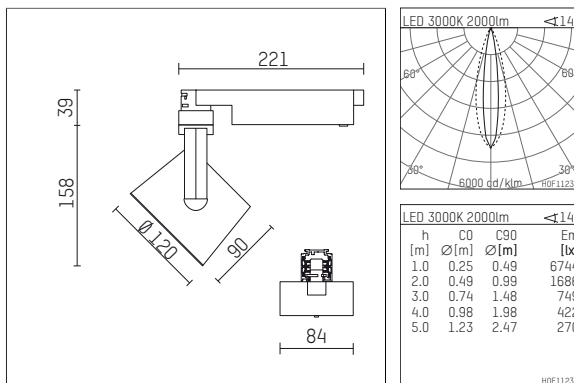

113 326 13 721 | black

lo.nely 3 | oval flood
floodlight
LED | 28 W 3000 K

- floodlight lo.nely 3 oval flood
- with 3 circuit universal adapter
- for Hoffmeister control.x tracks
- circuit selection is possible while adapter is inserted into the track
- with horizontal oval.flood light distribution
- passive thermo management
- with LED 2400 lm
- colour temperature: 3000 K
- colour rendering index: CRI >90
- L90 / B10 (50.000h)
- SDCM < 2
- net luminous flux: 2000 lm
- total load: 28 W
- luminous efficacy: 71,4 lm/W
- oval flood horizontal
- LED power unit integrated in adapter, electronic (POTI)
- amplitude dimming
- adapter with integrated potentiometer
- dimming range: 100-1 %
- housing of die cast aluminium
- adapter of fibreglass reinforced thermoplastic
- microprismatic filter with very high rate of light transmission
- color-, protection- and conversion-filters are available as accessory
- length: 221 mm, width: 84 mm, height: 197 mm
- rotatable 360°, 90° tilttable (can be fixed)
- weight: 1,25 kg
- protection rating: IP20
- protection class I
- 5 years Hoffmeister warranty
- Made in Germany
- maximum ambient temperature: 35 ° C
- certificates: manufactured according to DIN VDE 0711 / EN 60598, CE
- colour: black
- 113 326 13 721

Optional accessories

description accessory general	dimensions in mm	item number	pic.-No.
connection ring suitable for attachment of accessories for spotlights gin.o and lo.nely size 3		105760721	01
tube screen suitable for attachment of accessories for spotlights gin.o and lo.nely size 3		105759721	02
connection tube with cross louver suitable for attachment of accessories for spotlights gin.o and lo.nely size 3		105758721	03
visor suitable for attachment of accessories for spotlights gin.o and lo.nely size 3		105783721	04