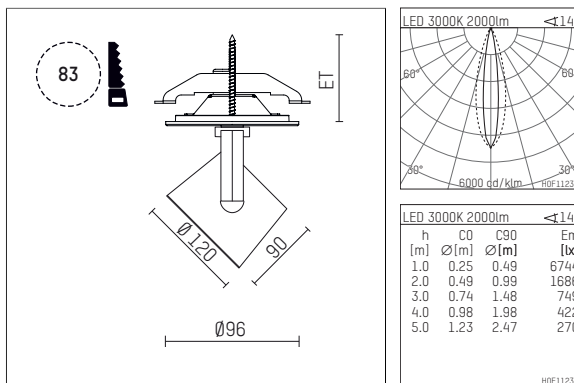

11332613 906-PA | silver

lo.nely 3 | oval flood
floodlight
LED | 28 W 3000 K

- floodlight lo.nely 3 oval flood
- with recessed mounting plate
- for recessed installation into wall or ceiling
- with horizontal oval flood light distribution
- passive thermo management
- with LED 2400 lm
- colour temperature: 3000 K
- colour rendering index: CRI >90
- L90 / B10 (50.000h)
- SDCM < 2
- net luminous flux: 2000 lm
- total load: 28 W
- luminous efficacy: 71,4 lm/W
- oval flood horizontal
- with external LED power unit, electronic
- power supply: supply cord with plug connection 2x5x2,5 mm², length: 360 mm
- suitable for through wiring
- housing of die cast aluminium
- microprismatic filter with very high rate of light transmission
- ceiling plate of die cast aluminium
- color-, protection- and conversion-filters are available as accessory
- diameter: 96 mm, recessing diameter: 83 mm
- recessing depth: 103 mm, ceiling thickness: 1-45 mm
- rotatable 360°, 90° tiltable (can be fixed)
- weight: 1,4 kg
- protection rating: IP20
- protection class I
- 5 years Hoffmeister warranty
- Made in Germany
- maximum ambient temperature: 35 ° C
- certificates: manufactured according to DIN VDE 0711 / EN 60598, CE
- colour: silver
- 11332613 906-PA

Optional accessories

description accessory general	dimensions in mm	item number	pic.-No.
connection ring suitable for attachment of accessories for spotlights gin.o and lo.nely size 3		105760906	01
tube screen suitable for attachment of accessories for spotlights gin.o and lo.nely size 3		105759906	02
connection tube with cross louver suitable for attachment of accessories for spotlights gin.o and lo.nely size 3		105758906	03
visor suitable for attachment of accessories for spotlights gin.o and lo.nely size 3		105783906	04