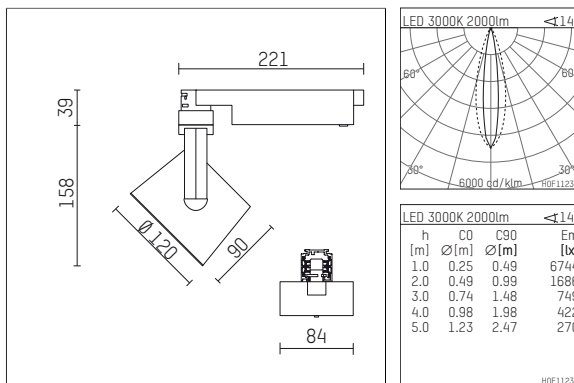

113 326 13 906 | silver

lo.nely 3 | oval flood
floodlight
LED | 28 W 3000 K

- floodlight lo.nely 3 oval flood
- with 3 circuit universal adapter
- for Hoffmeister control.x tracks
- circuit selection is possible while adapter is inserted into the track
- with horizontal oval.flood light distribution
- passive thermo management
- with LED 2400 lm
- colour temperature: 3000 K
- colour rendering index: CRI >90
- L90 / B10 (50.000h)
- SDCM < 2
- net luminous flux: 2000 lm
- total load: 28 W
- luminous efficacy: 71,4 lm/W
- oval flood horizontal
- LED power unit integrated in adapter, electronic (POTI)
- amplitude dimming
- adapter with integrated potentiometer
- dimming range: 100-1 %
- housing of die cast aluminium
- adapter of fibreglass reinforced thermoplastic
- microprismatic filter with very high rate of light transmission
- color-, protection- and conversion-filters are available as accessory
- length: 221 mm, width: 84 mm, height: 197 mm
- rotatable 360°, 90° tilttable (can be fixed)
- weight: 1,25 kg
- protection rating: IP20
- protection class I
- 5 years Hoffmeister warranty
- Made in Germany
- maximum ambient temperature: 35 ° C
- certificates: manufactured according to DIN VDE 0711 / EN 60598, CE
- colour: silver
- 113 326 13 906

Optional accessories

description accessory general	dimensions in mm	item number	pic.-No.
connection ring suitable for attachment of accessories for spotlights gin.o and lo.nely size 3		105760906	01
tube screen suitable for attachment of accessories for spotlights gin.o and lo.nely size 3		105759906	02
connection tube with cross louver suitable for attachment of accessories for spotlights gin.o and lo.nely size 3		105758906	03
visor suitable for attachment of accessories for spotlights gin.o and lo.nely size 3		105783906	04