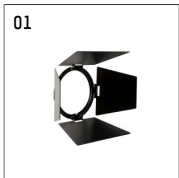

11332613 910-PA | white

lo.nely 3 | oval flood
floodlight
LED | 28 W 3000 K

- floodlight lo.nely 3 oval flood
- with recessed mounting plate
- for recessed installation into wall or ceiling
- with horizontal oval flood light distribution
- passive thermo management
- with LED 2400 lm
- colour temperature: 3000 K
- colour rendering index: CRI >90
- L90 / B10 (50.000h)
- SDCM < 2
- net luminous flux: 2000 lm
- total load: 28 W
- luminous efficacy: 71,4 lm/W
- oval flood horizontal
- with external LED power unit, electronic
- power supply: supply cord with plug connection 2x5x2,5 mm², length: 360 mm
- suitable for through wiring
- housing of die cast aluminium
- microprismatic filter with very high rate of light transmission
- ceiling plate of die cast aluminium
- color-, protection- and conversion-filters are available as accessory
- diameter: 96 mm, recessing diameter: 83 mm
- recessing depth: 103 mm, ceiling thickness: 1-45 mm
- rotatable 360°, 90° tiltable (can be fixed)
- weight: 1,4 kg
- protection rating: IP20
- protection class I
- 5 years Hoffmeister warranty
- Made in Germany
- maximum ambient temperature: 35 ° C
- certificates: manufactured according to DIN VDE 0711 / EN 60598, CE
- colour: white (RAL9016)
- 11332613 910-PA

Optional accessories

description accessory general	dimensions in mm	item number	pic.-No.
connection ring suitable for attachment of accessories for spotlights gin.o and lo.nely size 3		105760910	01
tube screen suitable for attachment of accessories for spotlights gin.o and lo.nely size 3		105759910	02
connection tube with cross louver suitable for attachment of accessories for spotlights gin.o and lo.nely size 3		105758910	03
visor suitable for attachment of accessories for spotlights gin.o and lo.nely size 3		105783910	04