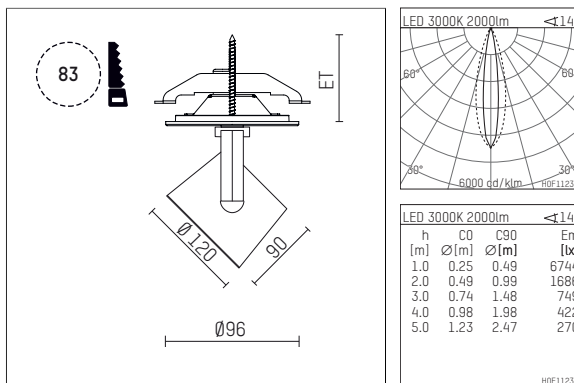

11332613 910-PA | white

lo.nely 3 | oval flood
floodlight
LED | 28 W 3000 K

- floodlight lo.nely 3 oval flood
- with recessed mounting plate
- for recessed installation into wall or ceiling
- with horizontal oval flood light distribution
- passive thermo management
- with LED 2400 lm
- colour temperature: 3000 K
- colour rendering index: CRI >90
- L90 / B10 (50.000h)
- SDCM < 2
- net luminous flux: 2000 lm
- total load: 28 W
- luminous efficacy: 71,4 lm/W
- oval flood horizontal
- with external LED power unit, electronic
- power supply: supply cord with plug connection 2x5x2,5 mm², length: 360 mm
- suitable for through wiring
- housing of die cast aluminium
- microprismatic filter with very high rate of light transmission
- ceiling plate of die cast aluminium
- color-, protection- and conversion-filters are available as accessory
- diameter: 96 mm, recessing diameter: 83 mm
- recessing depth: 103 mm, ceiling thickness: 1-45 mm
- rotatable 360°, 90° tiltable (can be fixed)
- weight: 1,4 kg
- protection rating: IP20
- protection class I
- 5 years Hoffmeister warranty
- Made in Germany
- maximum ambient temperature: 35 ° C
- certificates: manufactured according to DIN VDE 0711 / EN 60598, CE
- colour: white (RAL9016)
- 11332613 910-PA

Optional accessories

description accessory general	dimensions in mm	item number	pic.-No.
connection ring suitable for attachment of accessories for spotlights gin.o and lo.nely size 3		105760910	01
tube screen suitable for attachment of accessories for spotlights gin.o and lo.nely size 3		105759910	02
connection tube with cross louver suitable for attachment of accessories for spotlights gin.o and lo.nely size 3		105758910	03
visor suitable for attachment of accessories for spotlights gin.o and lo.nely size 3		105783910	04