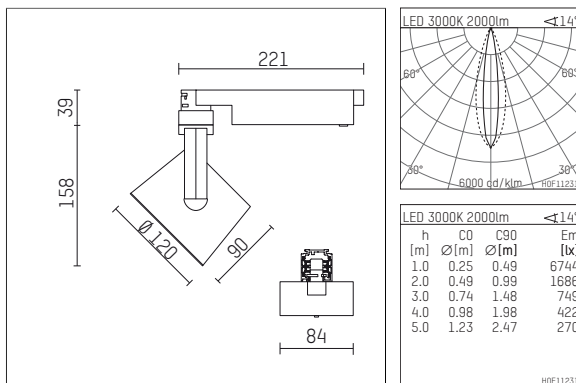

113 326 13 910 | white

lo.nely 3 | oval flood
floodlight
LED | 28 W 3000 K

- floodlight lo.nely 3 oval flood
- with 3 circuit universal adapter
- for Hoffmeister control.x tracks
- circuit selection is possible while adapter is inserted into the track
- with horizontal oval.flood light distribution
- passive thermo management
- with LED 2400 lm
- colour temperature: 3000 K
- colour rendering index: CRI >90
- L90 / B10 (50.000h)
- SDCM < 2
- net luminous flux: 2000 lm
- total load: 28 W
- luminous efficacy: 71,4 lm/W
- oval flood horizontal
- LED power unit integrated in adapter, electronic (POTI)
- amplitude dimming
- adapter with integrated potentiometer
- dimming range: 100-1 %
- housing of die cast aluminium
- adapter of fibreglass reinforced thermoplastic
- microprismatic filter with very high rate of light transmission
- color-, protection- and conversion-filters are available as accessory
- length: 221 mm, width: 84 mm, height: 197 mm
- rotatable 360°, 90° tilttable (can be fixed)
- weight: 1,25 kg
- protection rating: IP20
- protection class I
- 5 years Hoffmeister warranty
- Made in Germany
- maximum ambient temperature: 35 °C
- certificates: manufactured according to DIN VDE 0711 / EN 60598, CE
- colour: white (RAL9016)
- 113 326 13 910

Optional accessories

description accessory general	dimensions in mm	item number	pic.-No.
connection ring suitable for attachment of accessories for spotlights gin.o and lo.nely size 3		105760910	01
tube screen suitable for attachment of accessories for spotlights gin.o and lo.nely size 3		105759910	02
connection tube with cross louver suitable for attachment of accessories for spotlights gin.o and lo.nely size 3		105758910	03
visor suitable for attachment of accessories for spotlights gin.o and lo.nely size 3		105783910	04