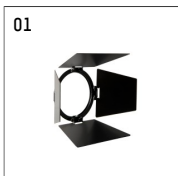

11332614 721-PA
accessory

Required accessories

description accessory general	dimensions in mm	item number	pic.-No.
antiglare flaps for spotlights gin.o and lo.nely size 3		105757	01

Optional accessories

description accessory general	dimensions in mm	item number	pic.-No.
connection ring suitable for attachment of accessories for spotlights gin.o and lo.nely size 3		105760721	01
tube screen suitable for attachment of accessories for spotlights gin.o and lo.nely size 3		105759721	02
connection tube with cross louver suitable for attachment of accessories for spotlights gin.o and lo.nely size 3		105758721	03
visor suitable for attachment of accessories for spotlights gin.o and lo.nely size 3		105783721	04