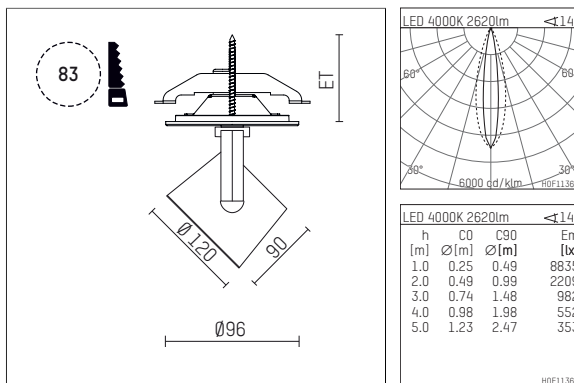

## 11332614 721-PA | black

lo.nely 3 | oval flood  
floodlight  
LED | 28 W 4000 K

- floodlight lo.nely 3 oval flood
- with recessed mounting plate
- for recessed installation into wall or ceiling
- with horizontal oval flood light distribution
- passive thermo management
- with LED 3150 lm
- colour temperature: 4000 K
- colour rendering index: CRI >80
- L90 / B10 (50.000h)
- SDCM < 2
- net luminous flux: 2620 lm
- total load: 28 W
- luminous efficacy: 93,6 lm/W
- oval flood horizontal
- with external LED power unit, electronic
- power supply: supply cord with plug connection 2x5x2,5 mm<sup>2</sup>, length: 360 mm
- suitable for through wiring
- housing of die cast aluminium
- microprismatic filter with very high rate of light transmission
- ceiling plate of die cast aluminium
- color-, protection- and conversion-filters are available as accessory
- diameter: 96 mm, recessing diameter: 83 mm
- recessing depth: 103 mm, ceiling thickness: 1-45 mm
- rotatable 360°, 90° tiltable (can be fixed)
- weight: 1,4 kg
- protection rating: IP20
- protection class I
- 5 years Hoffmeister warranty
- Made in Germany
- maximum ambient temperature: 35 ° C
- certificates: manufactured according to DIN VDE 0711 / EN 60598, CE
- colour: black
- 11332614 721-PA

### Optional accessories

description accessory general	dimensions in mm	item number	pic.-No.
connection ring suitable for attachment of accessories for spotlights gin.o and lo.nely size 3		105760721	01
tube screen suitable for attachment of accessories for spotlights gin.o and lo.nely size 3		105759721	02
connection tube with cross louver suitable for attachment of accessories for spotlights gin.o and lo.nely size 3		105758721	03
visor suitable for attachment of accessories for spotlights gin.o and lo.nely size 3		105783721	04