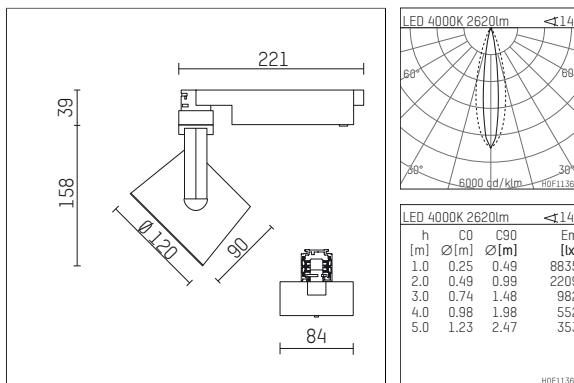

113 326 14 721 | black

lo.nely 3 | oval flood
floodlight
LED | 28 W 4000 K

- floodlight lo.nely 3 oval flood
- with 3 circuit universal adapter
- for Hoffmeister control.x tracks
- circuit selection is possible while adapter is inserted into the track
- with horizontal oval.flood light distribution
- passive thermo management
- with LED 3150 lm
- colour temperature: 4000 K
- colour rendering index: CRI >80
- L90 / B10 (50.000h)
- SDCM < 2
- net luminous flux: 2620 lm
- total load: 28 W
- luminous efficacy: 93,6 lm/W
- oval flood horizontal
- LED power unit integrated in adapter, electronic (POTI)
- amplitude dimming
- adapter with integrated potentiometer
- dimming range: 100-1 %
- housing of die cast aluminium
- adapter of fibreglass reinforced thermoplastic
- microprismatic filter with very high rate of light transmission
- color-, protection- and conversion-filters are available as accessory
- length: 221 mm, width: 84 mm, height: 197 mm
- rotatable 360°, 90° tilttable (can be fixed)
- weight: 1,25 kg
- protection rating: IP20
- protection class I
- 5 years Hoffmeister warranty
- Made in Germany
- maximum ambient temperature: 35 °C
- certificates: manufactured according to DIN VDE 0711 / EN 60598, CE
- colour: black
- 113 326 14 721

Optional accessories

description accessory general	dimensions in mm	item number	pic.-No.
connection ring suitable for attachment of accessories for spotlights gin.o and lo.nely size 3		105760721	01
tube screen suitable for attachment of accessories for spotlights gin.o and lo.nely size 3		105759721	02
connection tube with cross louver suitable for attachment of accessories for spotlights gin.o and lo.nely size 3		105758721	03
visor suitable for attachment of accessories for spotlights gin.o and lo.nely size 3		105783721	04