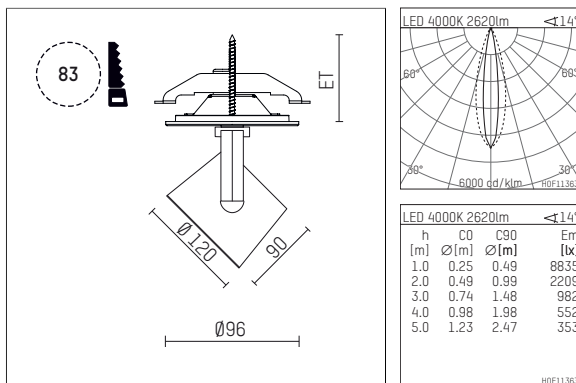

11332614 906-PA | silver

lo.nely 3 | oval flood
floodlight
LED | 28 W 4000 K

- floodlight lo.nely 3 oval flood
- with recessed mounting plate
- for recessed installation into wall or ceiling
- with horizontal oval flood light distribution
- passive thermo management
- with LED 3150 lm
- colour temperature: 4000 K
- colour rendering index: CRI >80
- L90 / B10 (50.000h)
- SDCM < 2
- net luminous flux: 2620 lm
- total load: 28 W
- luminous efficacy: 93,6 lm/W
- oval flood horizontal
- with external LED power unit, electronic
- power supply: supply cord with plug connection 2x5x2,5 mm², length: 360 mm
- suitable for through wiring
- housing of die cast aluminium
- microprismatic filter with very high rate of light transmission
- ceiling plate of die cast aluminium
- color-, protection- and conversion-filters are available as accessory
- diameter: 96 mm, recessing diameter: 83 mm
- recessing depth: 103 mm, ceiling thickness: 1-45 mm
- rotatable 360°, 90° tiltable (can be fixed)
- weight: 1,4 kg
- protection rating: IP20
- protection class I
- 5 years Hoffmeister warranty
- Made in Germany
- maximum ambient temperature: 35 ° C
- certificates: manufactured according to DIN VDE 0711 / EN 60598, CE
- colour: silver
- 11332614 906-PA

Optional accessories

description accessory general	dimensions in mm	item number	pic.-No.
connection ring suitable for attachment of accessories for spotlights gin.o and lo.nely size 3		105760906	01
tube screen suitable for attachment of accessories for spotlights gin.o and lo.nely size 3		105759906	02
connection tube with cross louver suitable for attachment of accessories for spotlights gin.o and lo.nely size 3		105758906	03
visor suitable for attachment of accessories for spotlights gin.o and lo.nely size 3		105783906	04