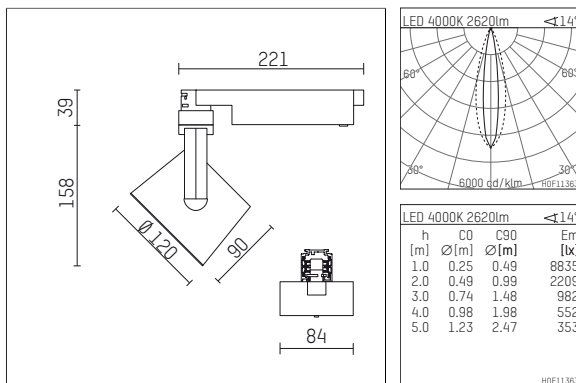

113 326 14 906 | silver

lo.nely 3 | oval flood
floodlight
LED | 28 W 4000 K

- floodlight lo.nely 3 oval flood
- with 3 circuit universal adapter
- for Hoffmeister control.x tracks
- circuit selection is possible while adapter is inserted into the track
- with horizontal oval.flood light distribution
- passive thermo management
- with LED 3150 lm
- colour temperature: 4000 K
- colour rendering index: CRI >80
- L90 / B10 (50.000h)
- SDCM < 2
- net luminous flux: 2620 lm
- total load: 28 W
- luminous efficacy: 93,6 lm/W
- oval flood horizontal
- LED power unit integrated in adapter, electronic (POTI)
- amplitude dimming
- adapter with integrated potentiometer
- dimming range: 100-1 %
- housing of die cast aluminium
- adapter of fibreglass reinforced thermoplastic
- microprismatic filter with very high rate of light transmission
- color-, protection- and conversion-filters are available as accessory
- length: 221 mm, width: 84 mm, height: 197 mm
- rotatable 360°, 90° tilttable (can be fixed)
- weight: 1,25 kg
- protection rating: IP20
- protection class I
- 5 years Hoffmeister warranty
- Made in Germany
- maximum ambient temperature: 35 °C
- certificates: manufactured according to DIN VDE 0711 / EN 60598, CE
- colour: silver
- 113 326 14 906

Optional accessories

description accessory general	dimensions in mm	item number	pic.-No.
connection ring suitable for attachment of accessories for spotlights gin.o and lo.nely size 3		105760906	01
tube screen suitable for attachment of accessories for spotlights gin.o and lo.nely size 3		105759906	02
connection tube with cross louver suitable for attachment of accessories for spotlights gin.o and lo.nely size 3		105758906	03
visor suitable for attachment of accessories for spotlights gin.o and lo.nely size 3		105783906	04