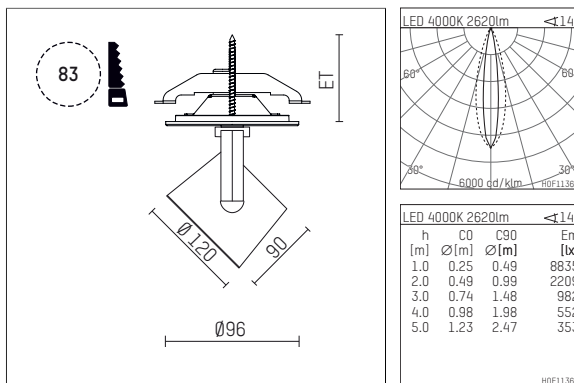

## 11332614 910-PA | white

lo.nely 3 | oval flood  
floodlight  
LED | 28 W 4000 K

- floodlight lo.nely 3 oval flood
- with recessed mounting plate
- for recessed installation into wall or ceiling
- with horizontal oval flood light distribution
- passive thermo management
- with LED 3150 lm
- colour temperature: 4000 K
- colour rendering index: CRI >80
- L90 / B10 (50.000h)
- SDCM < 2
- net luminous flux: 2620 lm
- total load: 28 W
- luminous efficacy: 93,6 lm/W
- oval flood horizontal
- with external LED power unit, electronic
- power supply: supply cord with plug connection 2x5x2,5 mm<sup>2</sup>, length: 360 mm
- suitable for through wiring
- housing of die cast aluminium
- microprismatic filter with very high rate of light transmission
- ceiling plate of die cast aluminium
- color-, protection- and conversion-filters are available as accessory
- diameter: 96 mm, recessing diameter: 83 mm
- recessing depth: 103 mm, ceiling thickness: 1-45 mm
- rotatable 360°, 90° tiltable (can be fixed)
- weight: 1,4 kg
- protection rating: IP20
- protection class I
- 5 years Hoffmeister warranty
- Made in Germany
- maximum ambient temperature: 35 ° C
- certificates: manufactured according to DIN VDE 0711 / EN 60598, CE
- colour: white (RAL9016)
- 11332614 910-PA