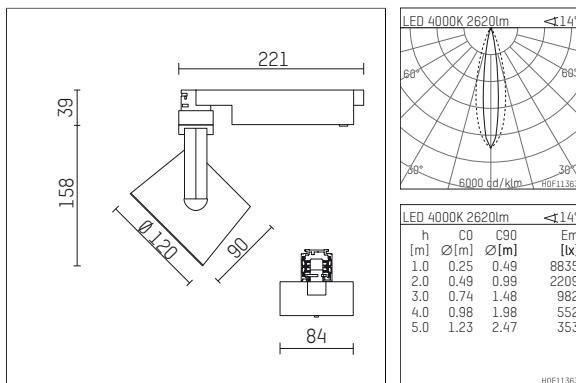

113 326 14 910 | white

lo.nely 3 | oval flood
floodlight
LED | 28 W 4000 K

- floodlight lo.nely 3 oval flood
- with 3 circuit universal adapter
- for Hoffmeister control.x tracks
- circuit selection is possible while adapter is inserted into the track
- with horizontal oval.flood light distribution
- passive thermo management
- with LED 3150 lm
- colour temperature: 4000 K
- colour rendering index: CRI >80
- L90 / B10 (50.000h)
- SDCM < 2
- net luminous flux: 2620 lm
- total load: 28 W
- luminous efficacy: 93,6 lm/W
- oval flood horizontal
- LED power unit integrated in adapter, electronic (POTI)
- amplitude dimming
- adapter with integrated potentiometer
- dimming range: 100-1 %
- housing of die cast aluminium
- adapter of fibreglass reinforced thermoplastic
- microprismatic filter with very high rate of light transmission
- color-, protection- and conversion-filters are available as accessory
- length: 221 mm, width: 84 mm, height: 197 mm
- rotatable 360°, 90° tilttable (can be fixed)
- weight: 1,25 kg
- protection rating: IP20
- protection class I
- 5 years Hoffmeister warranty
- Made in Germany
- maximum ambient temperature: 35 ° C
- certificates: manufactured according to DIN VDE 0711 / EN 60598, CE
- colour: white (RAL9016)
- 113 326 14 910

Optional accessories

description accessory general	dimensions in mm	item number	pic.-No.
connection ring suitable for attachment of accessories for spotlights gin.o and lo.nely size 3		105760910	01
tube screen suitable for attachment of accessories for spotlights gin.o and lo.nely size 3		105759910	02
connection tube with cross louver suitable for attachment of accessories for spotlights gin.o and lo.nely size 3		105758910	03
visor suitable for attachment of accessories for spotlights gin.o and lo.nely size 3		105783910	04