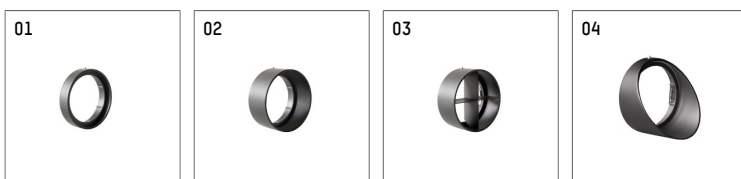

## 113 327 02 721 D | black

lo.nely 3  
spotlight  
LED | 28 W 2700 K

- spotlight lo.nely 3
- with 3 circuit DALI adapter
- for Hoffmeister control.x tracks
- circuit selection is possible while adapter is inserted into the track
- passive thermo management
- with LED 2100 lm
- colour temperature: 2700 K
- colour rendering index: CRI >90
- L90 / B10 (50.000h)
- SDCM < 2
- net luminous flux: 1860 lm
- total load: 28 W
- luminous efficacy: 66,4 lm/W
- rotationsymmetrical light distribution, spot
- beam angle: 10 °
- LED power unit integrated in adapter, electronic (DALI)
- amplitude dimming
- dimming range: 100-1 %
- housing of die cast aluminium
- adapter of fibreglass reinforced thermoplastic
- safety glass, clear
- color-, protection- and conversion-filters are available as accessory
- length: 221 mm, width: 84 mm, height: 197 mm
- rotatable 360°, 90° tiltable (can be fixed)
- weight: 1,25 kg
- protection rating: IP20
- protection class I
- 5 years Hoffmeister warranty
- Made in Germany
- maximum ambient temperature: 35 ° C
- certificates: manufactured according to DIN VDE 0711 / EN 60598, CE
- colour: black
- 113 327 02 721 D

### Required accessories

description accessory general	dimensions in mm	item number	pic.-No.
antiglare flaps for spotlights gin.o and lo.nely size 3		105757	01

### Optional accessories

description accessory general	dimensions in mm	item number	pic.-No.
connection ring suitable for attachment of accessories for spotlights gin.o and lo.nely size 3		105760721	01
tube screen suitable for attachment of accessories for spotlights gin.o and lo.nely size 3		105759721	02
connection tube with cross louver suitable for attachment of accessories for spotlights gin.o and lo.nely size 3		105758721	03
visor suitable for attachment of accessories for spotlights gin.o and lo.nely size 3		105783721	04