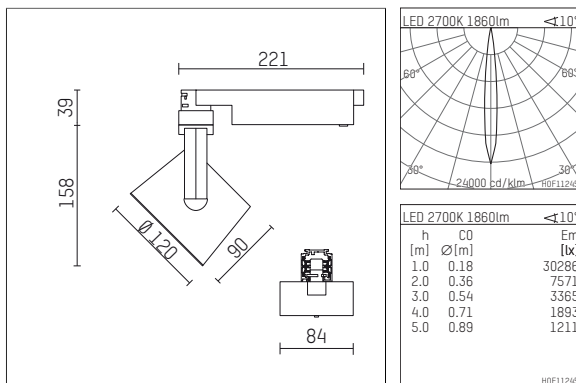

## 113 327 02 721 D | black

lo.nely 3  
spotlight  
LED | 28 W 2700 K

- spotlight lo.nely 3
- with 3 circuit DALI adapter
- for Hoffmeister control.x tracks
- circuit selection is possible while adapter is inserted into the track
- passive thermo management
- with LED 2100 lm
- colour temperature: 2700 K
- colour rendering index: CRI >90
- L90 / B10 (50.000h)
- SDCM < 2
- net luminous flux: 1860 lm
- total load: 28 W
- luminous efficacy: 66,4 lm/W
- rotationsymmetrical light distribution, spot
- beam angle: 10 °
- LED power unit integrated in adapter, electronic (DALI)
- amplitude dimming
- dimming range: 100-1 %
- housing of die cast aluminium
- adapter of fibreglass reinforced thermoplastic
- safety glass, clear
- color-, protection- and conversion-filters are available as accessory
- length: 221 mm, width: 84 mm, height: 197 mm
- rotatable 360°, 90° tiltable (can be fixed)
- weight: 1,25 kg
- protection rating: IP20
- protection class I
- 5 years Hoffmeister warranty
- Made in Germany
- maximum ambient temperature: 35 ° C
- certificates: manufactured according to DIN VDE 0711 / EN 60598, CE
- colour: black
- 113 327 02 721 D

### Required accessories

description accessory general	dimensions in mm	item number	pic.-No.
antiglare flaps for spotlights gin.o and lo.nely size 3		105757	01

### Optional accessories

description accessory general	dimensions in mm	item number	pic.-No.
connection ring suitable for attachment of accessories for spotlights gin.o and lo.nely size 3		105760721	01
tube screen suitable for attachment of accessories for spotlights gin.o and lo.nely size 3		105759721	02
connection tube with cross louver suitable for attachment of accessories for spotlights gin.o and lo.nely size 3		105758721	03
visor suitable for attachment of accessories for spotlights gin.o and lo.nely size 3		105783721	04