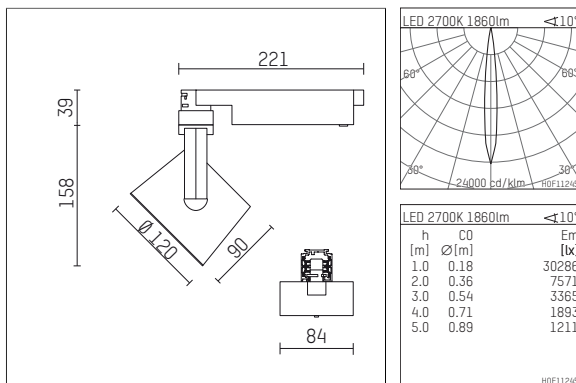

113 327 02 906 D | silver

lo.nely 3
spotlight
LED | 28 W 2700 K

- spotlight lo.nely 3
- with 3 circuit DALI adapter
- for Hoffmeister control.x tracks
- circuit selection is possible while adapter is inserted into the track
- passive thermo management
- with LED 2100 lm
- colour temperature: 2700 K
- colour rendering index: CRI >90
- L90 / B10 (50.000h)
- SDCM < 2
- net luminous flux: 1860 lm
- total load: 28 W
- luminous efficacy: 66,4 lm/W
- rotationsymmetrical light distribution, spot
- beam angle: 10 °
- LED power unit integrated in adapter, electronic (DALI)
- amplitude dimming
- dimming range: 100-1 %
- housing of die cast aluminium
- adapter of fibreglass reinforced thermoplastic
- safety glass, clear
- color-, protection- and conversion-filters are available as accessory
- length: 221 mm, width: 84 mm, height: 197 mm
- rotatable 360°, 90° tiltable (can be fixed)
- weight: 1,25 kg
- protection rating: IP20
- protection class I
- 5 years Hoffmeister warranty
- Made in Germany
- maximum ambient temperature: 35 ° C
- certificates: manufactured according to DIN VDE 0711 / EN 60598, CE
- colour: silver
- 113 327 02 906 D

Optional accessories

description accessory general	dimensions in mm	item number	pic.-No.
connection ring suitable for attachment of accessories for spotlights gin.o and lo.nely size 3		105760906	01
tube screen suitable for attachment of accessories for spotlights gin.o and lo.nely size 3		105759906	02
connection tube with cross louver suitable for attachment of accessories for spotlights gin.o and lo.nely size 3		105758906	03
visor suitable for attachment of accessories for spotlights gin.o and lo.nely size 3		105783906	04