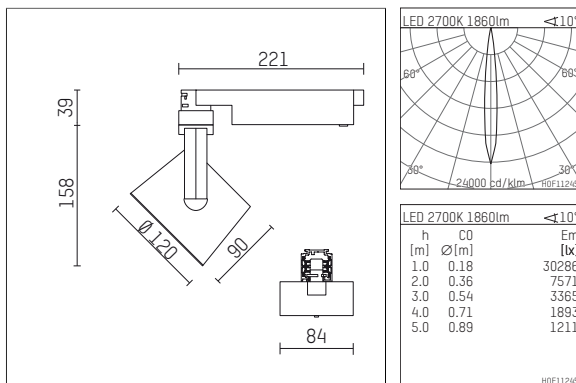

113 327 02 910 D | white

lo.nely 3
spotlight
LED | 28 W 2700 K

- spotlight lo.nely 3
- with 3 circuit DALI adapter
- for Hoffmeister control.x tracks
- circuit selection is possible while adapter is inserted into the track
- passive thermo management
- with LED 2100 lm
- colour temperature: 2700 K
- colour rendering index: CRI >90
- L90 / B10 (50.000h)
- SDCM < 2
- net luminous flux: 1860 lm
- total load: 28 W
- luminous efficacy: 66,4 lm/W
- rotationsymmetrical light distribution, spot
- beam angle: 10 °
- LED power unit integrated in adapter, electronic (DALI)
- amplitude dimming
- dimming range: 100-1 %
- housing of die cast aluminium
- adapter of fibreglass reinforced thermoplastic
- safety glass, clear
- color-, protection- and conversion-filters are available as accessory
- length: 221 mm, width: 84 mm, height: 197 mm
- rotatable 360°, 90° tiltable (can be fixed)
- weight: 1,25 kg
- protection rating: IP20
- protection class I
- 5 years Hoffmeister warranty
- Made in Germany
- maximum ambient temperature: 35 ° C
- certificates: manufactured according to DIN VDE 0711 / EN 60598, CE
- colour: white (RAL9016)
- 113 327 02 910 D

Optional accessories

description accessory general	dimensions in mm	item number	pic.-No.
connection ring suitable for attachment of accessories for spotlights gin.o and lo.nely size 3		105760910	01
tube screen suitable for attachment of accessories for spotlights gin.o and lo.nely size 3		105759910	02
connection tube with cross louver suitable for attachment of accessories for spotlights gin.o and lo.nely size 3		105758910	03
visor suitable for attachment of accessories for spotlights gin.o and lo.nely size 3		105783910	04