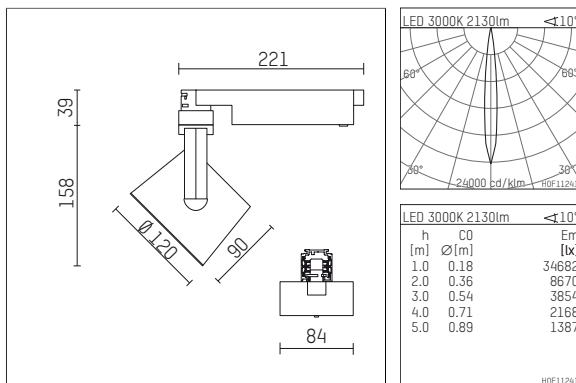

## 113 327 03 721 D | black

lo.nely 3  
spotlight  
LED | 28 W 3000 K

- spotlight lo.nely 3
- with 3 circuit DALI adapter
- for Hoffmeister control.x tracks
- circuit selection is possible while adapter is inserted into the track
- passive thermo management
- with LED 2400 lm
- colour temperature: 3000 K
- colour rendering index: CRI >90
- L90 / B10 (50.000h)
- SDCM < 2
- net luminous flux: 2130 lm
- total load: 28 W
- luminous efficacy: 76,1 lm/W
- rotationsymmetrical light distribution, spot
- beam angle: 10 °
- LED power unit integrated in adapter, electronic (DALI)
- amplitude dimming
- dimming range: 100-1 %
- housing of die cast aluminium
- adapter of fibreglass reinforced thermoplastic
- safety glass, clear
- color-, protection- and conversion-filters are available as accessory
- length: 221 mm, width: 84 mm, height: 197 mm
- rotatable 360°, 90° tiltable (can be fixed)
- weight: 1,25 kg
- protection rating: IP20
- protection class I
- 5 years Hoffmeister warranty
- Made in Germany
- maximum ambient temperature: 35 ° C
- certificates: manufactured according to DIN VDE 0711 / EN 60598, CE
- colour: black
- 113 327 03 721 D

### Required accessories

description accessory general	dimensions in mm	item number	pic.-No.
antiglare flaps for spotlights gin.o and lo.nely size 3		105757	01

### Optional accessories

description accessory general	dimensions in mm	item number	pic.-No.
connection ring suitable for attachment of accessories for spotlights gin.o and lo.nely size 3		105760721	01
tube screen suitable for attachment of accessories for spotlights gin.o and lo.nely size 3		105759721	02
connection tube with cross louver suitable for attachment of accessories for spotlights gin.o and lo.nely size 3		105758721	03
visor suitable for attachment of accessories for spotlights gin.o and lo.nely size 3		105783721	04