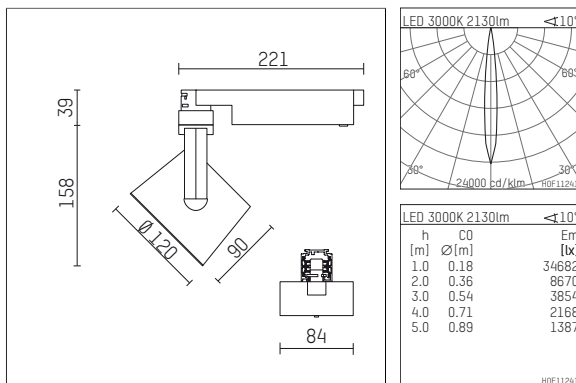

113 327 03 906 D | silver

lo.nely 3
spotlight
LED | 28 W 3000 K

- spotlight lo.nely 3
- with 3 circuit DALI adapter
- for Hoffmeister control.x tracks
- circuit selection is possible while adapter is inserted into the track
- passive thermo management
- with LED 2400 lm
- colour temperature: 3000 K
- colour rendering index: CRI >90
- L90 / B10 (50.000h)
- SDCM < 2
- net luminous flux: 2130 lm
- total load: 28 W
- luminous efficacy: 76,1 lm/W
- rotationsymmetrical light distribution, spot
- beam angle: 10 °
- LED power unit integrated in adapter, electronic (DALI)
- amplitude dimming
- dimming range: 100-1 %
- housing of die cast aluminium
- adapter of fibreglass reinforced thermoplastic
- safety glass, clear
- color-, protection- and conversion-filters are available as accessory
- length: 221 mm, width: 84 mm, height: 197 mm
- rotatable 360°, 90° tiltable (can be fixed)
- weight: 1,25 kg
- protection rating: IP20
- protection class I
- 5 years Hoffmeister warranty
- Made in Germany
- maximum ambient temperature: 35 ° C
- certificates: manufactured according to DIN VDE 0711 / EN 60598, CE
- colour: silver
- 113 327 03 906 D

Optional accessories

description accessory general	dimensions in mm	item number	pic.-No.
connection ring suitable for attachment of accessories for spotlights gin.o and lo.nely size 3		105760906	01
tube screen suitable for attachment of accessories for spotlights gin.o and lo.nely size 3		105759906	02
connection tube with cross louver suitable for attachment of accessories for spotlights gin.o and lo.nely size 3		105758906	03
visor suitable for attachment of accessories for spotlights gin.o and lo.nely size 3		105783906	04