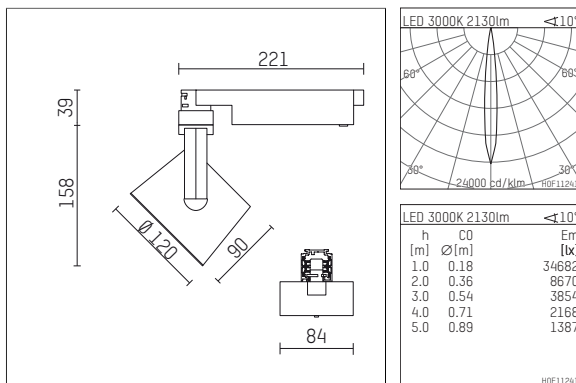

113 327 03 910 D | white

lo.nely 3
spotlight
LED | 28 W 3000 K

- spotlight lo.nely 3
- with 3 circuit DALI adapter
- for Hoffmeister control.x tracks
- circuit selection is possible while adapter is inserted into the track
- passive thermo management
- with LED 2400 lm
- colour temperature: 3000 K
- colour rendering index: CRI >90
- L90 / B10 (50.000h)
- SDCM < 2
- net luminous flux: 2130 lm
- total load: 28 W
- luminous efficacy: 76,1 lm/W
- rotationsymmetrical light distribution, spot
- beam angle: 10 °
- LED power unit integrated in adapter, electronic (DALI)
- amplitude dimming
- dimming range: 100-1 %
- housing of die cast aluminium
- adapter of fibreglass reinforced thermoplastic
- safety glass, clear
- color-, protection- and conversion-filters are available as accessory
- length: 221 mm, width: 84 mm, height: 197 mm
- rotatable 360°, 90° tiltable (can be fixed)
- weight: 1,25 kg
- protection rating: IP20
- protection class I
- 5 years Hoffmeister warranty
- Made in Germany
- maximum ambient temperature: 35 ° C
- certificates: manufactured according to DIN VDE 0711 / EN 60598, CE
- colour: white (RAL9016)
- 113 327 03 910 D

Optional accessories

description accessory general	dimensions in mm	item number	pic.-No.
connection ring suitable for attachment of accessories for spotlights gin.o and lo.nely size 3		105760910	01
tube screen suitable for attachment of accessories for spotlights gin.o and lo.nely size 3		105759910	02
connection tube with cross louver suitable for attachment of accessories for spotlights gin.o and lo.nely size 3		105758910	03
visor suitable for attachment of accessories for spotlights gin.o and lo.nely size 3		105783910	04