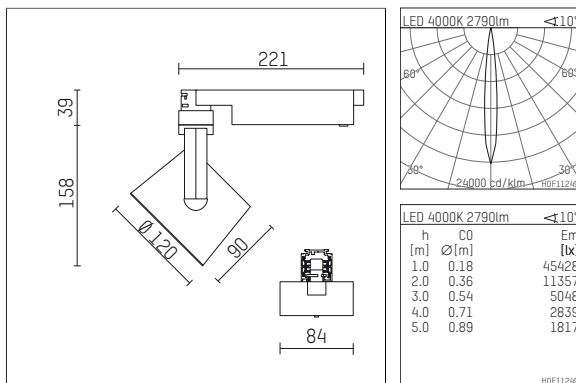

113 327 04 721 D | black

lo.nely 3
spotlight
LED | 28 W 4000 K

- spotlight lo.nely 3
- with 3 circuit DALI adapter
- for Hoffmeister control.x tracks
- circuit selection is possible while adapter is inserted into the track
- passive thermo management
- with LED 3150 lm
- colour temperature: 4000 K
- colour rendering index: CRI >80
- L90 / B10 (50.000h)
- SDCM < 2
- net luminous flux: 2790 lm
- total load: 28 W
- luminous efficacy: 99,6 lm/W
- rotationsymmetrical light distribution, spot
- beam angle: 10 °
- LED power unit integrated in adapter, electronic (DALI)
- amplitude dimming
- dimming range: 100-1 %
- housing of die cast aluminium
- adapter of fibreglass reinforced thermoplastic
- safety glass, clear
- color-, protection- and conversion-filters are available as accessory
- length: 221 mm, width: 84 mm, height: 197 mm
- rotatable 360°, 90° tiltable (can be fixed)
- weight: 1,25 kg
- protection rating: IP20
- protection class I
- 5 years Hoffmeister warranty
- Made in Germany
- maximum ambient temperature: 35 ° C
- certificates: manufactured according to DIN VDE 0711 / EN 60598, CE
- colour: black
- 113 327 04 721 D

Optional accessories

description accessory general	dimensions in mm	item number	pic.-No.
connection ring suitable for attachment of accessories for spotlights gin.o and lo.nely size 3		105760721	01
tube screen suitable for attachment of accessories for spotlights gin.o and lo.nely size 3		105759721	02
connection tube with cross louver suitable for attachment of accessories for spotlights gin.o and lo.nely size 3		105758721	03
visor suitable for attachment of accessories for spotlights gin.o and lo.nely size 3		105783721	04