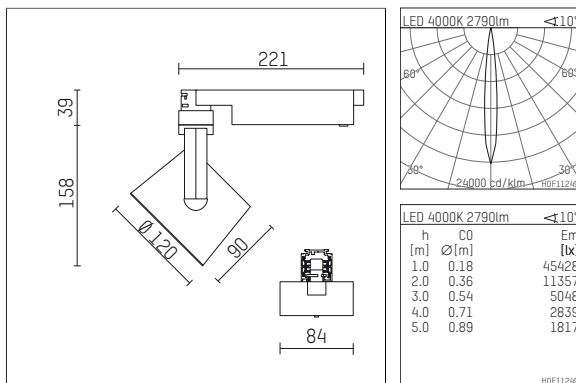

113 327 04 906 D | silver

lo.nely 3
spotlight
LED | 28 W 4000 K

- spotlight lo.nely 3
- with 3 circuit DALI adapter
- for Hoffmeister control.x tracks
- circuit selection is possible while adapter is inserted into the track
- passive thermo management
- with LED 3150 lm
- colour temperature: 4000 K
- colour rendering index: CRI >80
- L90 / B10 (50.000h)
- SDCM < 2
- net luminous flux: 2790 lm
- total load: 28 W
- luminous efficacy: 99,6 lm/W
- rotationsymmetrical light distribution, spot
- beam angle: 10 °
- LED power unit integrated in adapter, electronic (DALI)
- amplitude dimming
- dimming range: 100-1 %
- housing of die cast aluminium
- adapter of fibreglass reinforced thermoplastic
- safety glass, clear
- color-, protection- and conversion-filters are available as accessory
- length: 221 mm, width: 84 mm, height: 197 mm
- rotatable 360°, 90° tiltable (can be fixed)
- weight: 1,25 kg
- protection rating: IP20
- protection class I
- 5 years Hoffmeister warranty
- Made in Germany
- maximum ambient temperature: 35 ° C
- certificates: manufactured according to DIN VDE 0711 / EN 60598, CE
- colour: silver
- 113 327 04 906 D

Optional accessories

| description accessory general | dimensions in mm | item number | pic.-No. |
|--|------------------|-------------|----------|
| connection ring suitable for attachment of accessories for spotlights gin.o and lo.nely size 3 | | 105760906 | 01 |
| tube screen suitable for attachment of accessories for spotlights gin.o and lo.nely size 3 | | 105759906 | 02 |
| connection tube with cross louver suitable for attachment of accessories for spotlights gin.o and lo.nely size 3 | | 105758906 | 03 |
| visor suitable for attachment of accessories for spotlights gin.o and lo.nely size 3 | | 105783906 | 04 |