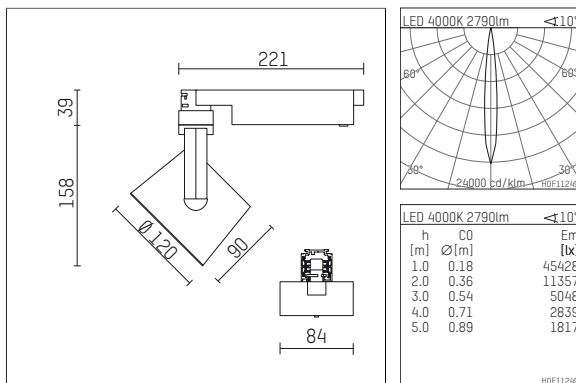

113 327 04 910 D | white

lo.nely 3
spotlight
LED | 28 W 4000 K

- spotlight lo.nely 3
- with 3 circuit DALI adapter
- for Hoffmeister control.x tracks
- circuit selection is possible while adapter is inserted into the track
- passive thermo management
- with LED 3150 lm
- colour temperature: 4000 K
- colour rendering index: CRI >80
- L90 / B10 (50.000h)
- SDCM < 2
- net luminous flux: 2790 lm
- total load: 28 W
- luminous efficacy: 99,6 lm/W
- rotationsymmetrical light distribution, spot
- beam angle: 10 °
- LED power unit integrated in adapter, electronic (DALI)
- amplitude dimming
- dimming range: 100-1 %
- housing of die cast aluminium
- adapter of fibreglass reinforced thermoplastic
- safety glass, clear
- color-, protection- and conversion-filters are available as accessory
- length: 221 mm, width: 84 mm, height: 197 mm
- rotatable 360°, 90° tiltable (can be fixed)
- weight: 1,25 kg
- protection rating: IP20
- protection class I
- 5 years Hoffmeister warranty
- Made in Germany
- maximum ambient temperature: 35 ° C
- certificates: manufactured according to DIN VDE 0711 / EN 60598, CE
- colour: white (RAL9016)
- 113 327 04 910 D

Optional accessories

description accessory general	dimensions in mm	item number	pic.-No.
connection ring suitable for attachment of accessories for spotlights gin.o and lo.nely size 3		105760910	01
tube screen suitable for attachment of accessories for spotlights gin.o and lo.nely size 3		105759910	02
connection tube with cross louver suitable for attachment of accessories for spotlights gin.o and lo.nely size 3		105758910	03
visor suitable for attachment of accessories for spotlights gin.o and lo.nely size 3		105783910	04