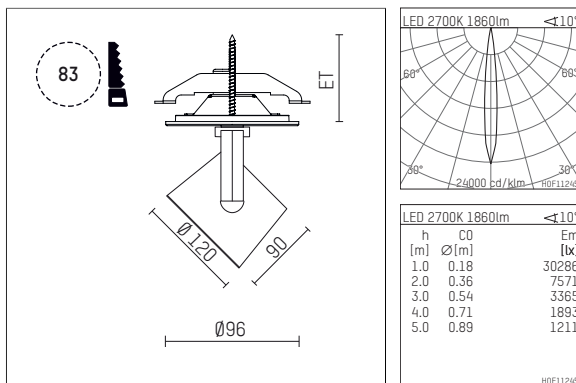

11332712 721-PA | black

lo.nely 3
spotlight
LED | 28 W 2700 K

- spotlight lo.nely 3
- with recessed mounting plate
- for recessed installation into wall or ceiling
- passive thermo management
- with LED 2100 lm
- colour temperature: 2700 K
- colour rendering index: CRI >90
- L90 / B10 (50.000h)
- SDCM < 2
- net luminous flux: 1860 lm
- total load: 28 W
- luminous efficacy: 66,4 lm/W
- rotationsymmetrical light distribution, spot
- beam angle: 10 °
- with external LED power unit, electronic
- power supply: supply cord with plug connection 2x5x2,5 mm², length: 360 mm
- suitable for through wiring
- housing of die cast aluminium
- safety glass, clear
- ceiling plate of die cast aluminium
- color-, protection- and conversion-filters are available as accessory
- diameter: 96 mm, recessing diameter: 83 mm
- recessing depth: 103 mm, ceiling thickness: 1-45 mm
- rotatable 360°, 90° tiltable (can be fixed)
- weight: 1,4 kg
- protection rating: IP20
- protection class I
- 5 years Hoffmeister warranty
- Made in Germany
- maximum ambient temperature: 35 ° C
- certificates: manufactured according to DIN VDE 0711 / EN 60598, CE
- colour: black
- 11332712 721-PA

Optional accessories

description accessory general	dimensions in mm	item number	pic.-No.
connection ring suitable for attachment of accessories for spotlights gin.o and lo.nely size 3		105760721	01
tube screen suitable for attachment of accessories for spotlights gin.o and lo.nely size 3		105759721	02
connection tube with cross louver suitable for attachment of accessories for spotlights gin.o and lo.nely size 3		105758721	03
visor suitable for attachment of accessories for spotlights gin.o and lo.nely size 3		105783721	04