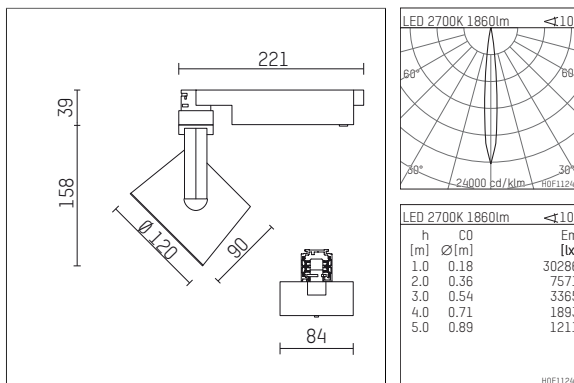

113 327 12 721 | black

lo.nely 3  
spotlight  
LED | 28 W 2700 K

- spotlight lo.nely 3
- with 3 circuit universal adapter
- for Hoffmeister control.x tracks
- circuit selection is possible while adapter is inserted into the track
- passive thermo management
- with LED 2100 lm
- colour temperature: 2700 K
- colour rendering index: CRI >90
- L90 / B10 (50.000h)
- SDCM < 2
- net luminous flux: 1860 lm
- total load: 28 W
- luminous efficacy: 66,4 lm/W
- rotationsymmetrical light distribution, spot
- beam angle: 10 °
- LED power unit integrated in adapter, electronic (POTI)
- amplitude dimming
- adapter with integrated potentiometer
- dimming range: 100-1 %
- housing of die cast aluminium
- adapter of fibreglass reinforced thermoplastic
- safety glass, clear
- color-, protection- and conversion-filters are available as accessory
- length: 221 mm, width: 84 mm, height: 197 mm
- rotatable 360°, 90° tiltable (can be fixed)
- weight: 1,25 kg
- protection rating: IP20
- protection class I
- 5 years Hoffmeister warranty
- Made in Germany
- maximum ambient temperature: 35 ° C
- certificates: manufactured according to DIN VDE 0711 / EN 60598, CE
- colour: black
- 113 327 12 721

### Required accessories

description accessory general	dimensions in mm	item number	pic.-No.
antiglare flaps for spotlights gin.o and lo.nely size 3		105757	01

### Optional accessories

description accessory general	dimensions in mm	item number	pic.-No.
connection ring suitable for attachment of accessories for spotlights gin.o and lo.nely size 3		105760721	01
tube screen suitable for attachment of accessories for spotlights gin.o and lo.nely size 3		105759721	02
connection tube with cross louver suitable for attachment of accessories for spotlights gin.o and lo.nely size 3		105758721	03
visor suitable for attachment of accessories for spotlights gin.o and lo.nely size 3		105783721	04