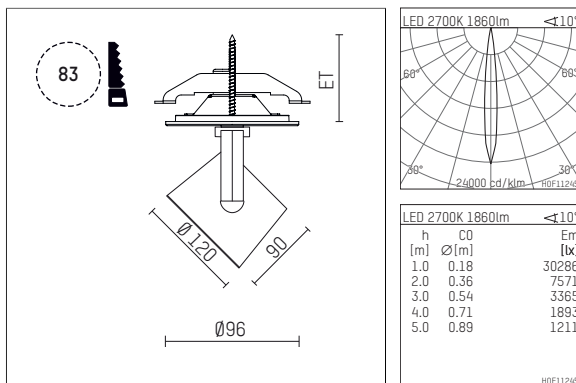

11332712 906-PA | silver

lo.nely 3
spotlight
LED | 28 W 2700 K

- spotlight lo.nely 3
- with recessed mounting plate
- for recessed installation into wall or ceiling
- passive thermo management
- with LED 2100 lm
- colour temperature: 2700 K
- colour rendering index: CRI >90
- L90 / B10 (50.000h)
- SDCM < 2
- net luminous flux: 1860 lm
- total load: 28 W
- luminous efficacy: 66,4 lm/W
- rotationsymmetrical light distribution, spot
- beam angle: 10 °
- with external LED power unit, electronic
- power supply: supply cord with plug connection 2x5x2,5 mm², length: 360 mm
- suitable for through wiring
- housing of die cast aluminium
- safety glass, clear
- ceiling plate of die cast aluminium
- color-, protection- and conversion-filters are available as accessory
- diameter: 96 mm, recessing diameter: 83 mm
- recessing depth: 103 mm, ceiling thickness: 1-45 mm
- rotatable 360°, 90° tiltable (can be fixed)
- weight: 1,4 kg
- protection rating: IP20
- protection class I
- 5 years Hoffmeister warranty
- Made in Germany
- maximum ambient temperature: 35 ° C
- certificates: manufactured according to DIN VDE 0711 / EN 60598, CE
- colour: silver
- 11332712 906-PA

Optional accessories

description accessory general	dimensions in mm	item number	pic.-No.
connection ring suitable for attachment of accessories for spotlights gin.o and lo.nely size 3		105760906	01
tube screen suitable for attachment of accessories for spotlights gin.o and lo.nely size 3		105759906	02
connection tube with cross louver suitable for attachment of accessories for spotlights gin.o and lo.nely size 3		105758906	03
visor suitable for attachment of accessories for spotlights gin.o and lo.nely size 3		105783906	04