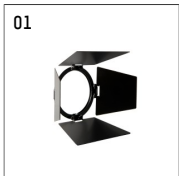

11332712 906-PA | silver

lo.nely 3
spotlight
LED | 28 W 2700 K

- spotlight lo.nely 3
- with recessed mounting plate
- for recessed installation into wall or ceiling
- passive thermo management
- with LED 2100 lm
- colour temperature: 2700 K
- colour rendering index: CRI >90
- L90 / B10 (50.000h)
- SDCM < 2
- net luminous flux: 1860 lm
- total load: 28 W
- luminous efficacy: 66,4 lm/W
- rotationsymmetrical light distribution, spot
- beam angle: 10 °
- with external LED power unit, electronic
- power supply: supply cord with plug connection 2x5x2,5 mm², length: 360 mm
- suitable for through wiring
- housing of die cast aluminium
- safety glass, clear
- ceiling plate of die cast aluminium
- color-, protection- and conversion-filters are available as accessory
- diameter: 96 mm, recessing diameter: 83 mm
- recessing depth: 103 mm, ceiling thickness: 1-45 mm
- rotatable 360°, 90° tiltable (can be fixed)
- weight: 1,4 kg
- protection rating: IP20
- protection class I
- 5 years Hoffmeister warranty
- Made in Germany
- maximum ambient temperature: 35 ° C
- certificates: manufactured according to DIN VDE 0711 / EN 60598, CE
- colour: silver
- 11332712 906-PA

Optional accessories

description accessory general	dimensions in mm	item number	pic.-No.
connection ring suitable for attachment of accessories for spotlights gin.o and lo.nely size 3		105760906	01
tube screen suitable for attachment of accessories for spotlights gin.o and lo.nely size 3		105759906	02
connection tube with cross louver suitable for attachment of accessories for spotlights gin.o and lo.nely size 3		105758906	03
visor suitable for attachment of accessories for spotlights gin.o and lo.nely size 3		105783906	04