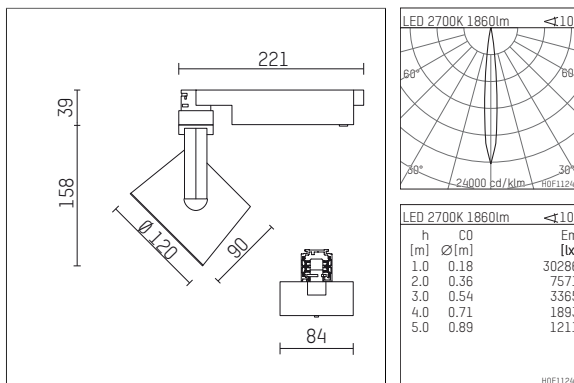

113 327 12 906 | silver

lo.nely 3
spotlight
LED | 28 W 2700 K

- spotlight lo.nely 3
- with 3 circuit universal adapter
- for Hoffmeister control.x tracks
- circuit selection is possible while adapter is inserted into the track
- passive thermo management
- with LED 2100 lm
- colour temperature: 2700 K
- colour rendering index: CRI >90
- L90 / B10 (50.000h)
- SDCM < 2
- net luminous flux: 1860 lm
- total load: 28 W
- luminous efficacy: 66,4 lm/W
- rotationsymmetrical light distribution, spot
- beam angle: 10 °
- LED power unit integrated in adapter, electronic (POTI)
- amplitude dimming
- adapter with integrated potentiometer
- dimming range: 100-1 %
- housing of die cast aluminium
- adapter of fibreglass reinforced thermoplastic
- safety glass, clear
- color-, protection- and conversion-filters are available as accessory
- length: 221 mm, width: 84 mm, height: 197 mm
- rotatable 360°, 90° tiltable (can be fixed)
- weight: 1,25 kg
- protection rating: IP20
- protection class I
- 5 years Hoffmeister warranty
- Made in Germany
- maximum ambient temperature: 35 ° C
- certificates: manufactured according to DIN VDE 0711 / EN 60598, CE
- colour: silver
- 113 327 12 906

Optional accessories

description accessory general	dimensions in mm	item number	pic.-No.
connection ring suitable for attachment of accessories for spotlights gin.o and lo.nely size 3		105760906	01
tube screen suitable for attachment of accessories for spotlights gin.o and lo.nely size 3		105759906	02
connection tube with cross louver suitable for attachment of accessories for spotlights gin.o and lo.nely size 3		105758906	03
visor suitable for attachment of accessories for spotlights gin.o and lo.nely size 3		105783906	04