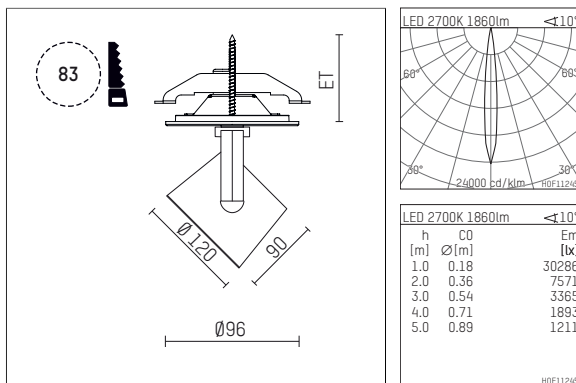

## 11332712 910-PA | white

lo.nely 3  
spotlight  
LED | 28 W 2700 K

- spotlight lo.nely 3
- with recessed mounting plate
- for recessed installation into wall or ceiling
- passive thermo management
- with LED 2100 lm
- colour temperature: 2700 K
- colour rendering index: CRI >90
- L90 / B10 (50.000h)
- SDCM < 2
- net luminous flux: 1860 lm
- total load: 28 W
- luminous efficacy: 66,4 lm/W
- rotationsymmetrical light distribution, spot
- beam angle: 10°
- with external LED power unit, electronic
- power supply: supply cord with plug connection 2x5x2,5 mm², length: 360 mm
- suitable for through wiring
- housing of die cast aluminium
- safety glass, clear
- ceiling plate of die cast aluminium
- color-, protection- and conversion-filters are available as accessory
- diameter: 96 mm, recessing diameter: 83 mm
- recessing depth: 103 mm, ceiling thickness: 1-45 mm
- rotatable 360°, 90° tiltable (can be fixed)
- weight: 1,4 kg
- protection rating: IP20
- protection class I
- 5 years Hoffmeister warranty
- Made in Germany
- maximum ambient temperature: 35 °C
- certificates: manufactured according to DIN VDE 0711 / EN 60598, CE
- colour: white (RAL9016)
- 11332712 910-PA

### Optional accessories

description accessory general	dimensions in mm	item number	pic.-No.
connection ring suitable for attachment of accessories for spotlights gin.o and lo.nely size 3		105760910	01
tube screen suitable for attachment of accessories for spotlights gin.o and lo.nely size 3		105759910	02
connection tube with cross louver suitable for attachment of accessories for spotlights gin.o and lo.nely size 3		105758910	03
visor suitable for attachment of accessories for spotlights gin.o and lo.nely size 3		105783910	04