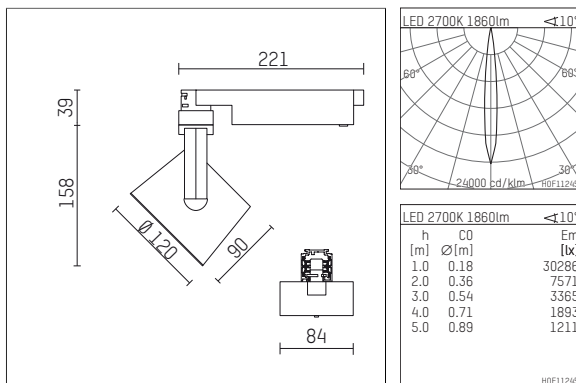

113 327 12 910 | white

lo.nely 3
spotlight
LED | 28 W 2700 K

- spotlight lo.nely 3
- with 3 circuit universal adapter
- for Hoffmeister control.x tracks
- circuit selection is possible while adapter is inserted into the track
- passive thermo management
- with LED 2100 lm
- colour temperature: 2700 K
- colour rendering index: CRI >90
- L90 / B10 (50.000h)
- SDCM < 2
- net luminous flux: 1860 lm
- total load: 28 W
- luminous efficacy: 66,4 lm/W
- rotationsymmetrical light distribution, spot
- beam angle: 10 °
- LED power unit integrated in adapter, electronic (POTI)
- amplitude dimming
- adapter with integrated potentiometer
- dimming range: 100-1 %
- housing of die cast aluminium
- adapter of fibreglass reinforced thermoplastic
- safety glass, clear
- color-, protection- and conversion-filters are available as accessory
- length: 221 mm, width: 84 mm, height: 197 mm
- rotatable 360°, 90° tiltable (can be fixed)
- weight: 1,25 kg
- protection rating: IP20
- protection class I
- 5 years Hoffmeister warranty
- Made in Germany
- maximum ambient temperature: 35 ° C
- certificates: manufactured according to DIN VDE 0711 / EN 60598, CE
- colour: white (RAL9016)
- 113 327 12 910

Optional accessories

description accessory general	dimensions in mm	item number	pic.-No.
connection ring suitable for attachment of accessories for spotlights gin.o and lo.nely size 3		105760910	01
tube screen suitable for attachment of accessories for spotlights gin.o and lo.nely size 3		105759910	02
connection tube with cross louver suitable for attachment of accessories for spotlights gin.o and lo.nely size 3		105758910	03
visor suitable for attachment of accessories for spotlights gin.o and lo.nely size 3		105783910	04