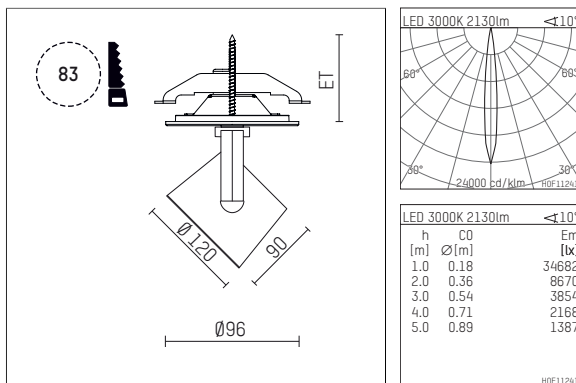

11332713 721-PA | black

lo.nely 3
spotlight
LED | 28 W 3000 K

- spotlight lo.nely 3
- with recessed mounting plate
- for recessed installation into wall or ceiling
- passive thermo management
- with LED 2400 lm
- colour temperature: 3000 K
- colour rendering index: CRI >90
- L90 / B10 (50.000h)
- SDCM < 2
- net luminous flux: 2130 lm
- total load: 28 W
- luminous efficacy: 76,1 lm/W
- rotationsymmetrical light distribution, spot
- beam angle: 10°
- with external LED power unit, electronic
- power supply: supply cord with plug connection $2 \times 5 \times 2,5 \text{ mm}^2$, length: 360 mm
- suitable for through wiring
- housing of die cast aluminium
- safety glass, clear
- ceiling plate of die cast aluminium
- color-, protection- and conversion-filters are available as accessory
- diameter: 96 mm, recessing diameter: 83 mm
- recessing depth: 103 mm, ceiling thickness: 1-45 mm
- rotatable 360° , 90° tiltable (can be fixed)
- weight: 1,4 kg
- protection rating: IP20
- protection class I
- 5 years Hoffmeister warranty
- Made in Germany
- maximum ambient temperature: 35° C
- certificates: manufactured according to DIN VDE 0711 / EN 60598, CE
- colour: black
- 11332713 721-PA

Optional accessories

description accessory general	dimensions in mm	item number	pic.-No.
connection ring suitable for attachment of accessories for spotlights gin.o and lo.nely size 3		105760721	01
tube screen suitable for attachment of accessories for spotlights gin.o and lo.nely size 3		105759721	02
connection tube with cross louver suitable for attachment of accessories for spotlights gin.o and lo.nely size 3		105758721	03
visor suitable for attachment of accessories for spotlights gin.o and lo.nely size 3		105783721	04