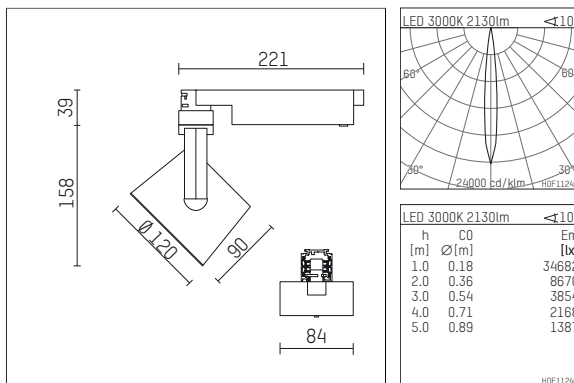

113 327 13 721 | black

lo.nely 3
spotlight
LED | 28 W 3000 K

- spotlight lo.nely 3
- with 3 circuit universal adapter
- for Hoffmeister control.x tracks
- circuit selection is possible while adapter is inserted into the track
- passive thermo management
- with LED 2400 lm
- colour temperature: 3000 K
- colour rendering index: CRI >90
- L90 / B10 (50.000h)
- SDCM < 2
- net luminous flux: 2130 lm
- total load: 28 W
- luminous efficacy: 76,1 lm/W
- rotationsymmetrical light distribution, spot
- beam angle: 10 °
- LED power unit integrated in adapter, electronic (POTI)
- amplitude dimming
- adapter with integrated potentiometer
- dimming range: 100-1 %
- housing of die cast aluminium
- adapter of fibreglass reinforced thermoplastic
- safety glass, clear
- color-, protection- and conversion-filters are available as accessory
- length: 221 mm, width: 84 mm, height: 197 mm
- rotatable 360°, 90° tiltable (can be fixed)
- weight: 1,25 kg
- protection rating: IP20
- protection class I
- 5 years Hoffmeister warranty
- Made in Germany
- maximum ambient temperature: 35 ° C
- certificates: manufactured according to DIN VDE 0711 / EN 60598, CE
- colour: black
- 113 327 13 721

Optional accessories

description accessory general	dimensions in mm	item number	pic.-No.
connection ring suitable for attachment of accessories for spotlights gin.o and lo.nely size 3		105760721	01
tube screen suitable for attachment of accessories for spotlights gin.o and lo.nely size 3		105759721	02
connection tube with cross louver suitable for attachment of accessories for spotlights gin.o and lo.nely size 3		105758721	03
visor suitable for attachment of accessories for spotlights gin.o and lo.nely size 3		105783721	04