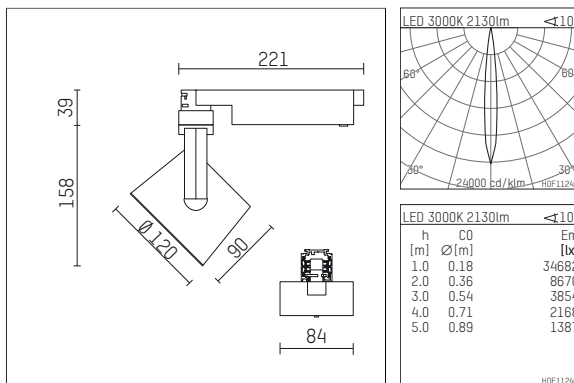

113 327 13 906 | silver

lo.nely 3
spotlight
LED | 28 W 3000 K

- spotlight lo.nely 3
- with 3 circuit universal adapter
- for Hoffmeister control.x tracks
- circuit selection is possible while adapter is inserted into the track
- passive thermo management
- with LED 2400 lm
- colour temperature: 3000 K
- colour rendering index: CRI >90
- L90 / B10 (50.000h)
- SDCM < 2
- net luminous flux: 2130 lm
- total load: 28 W
- luminous efficacy: 76,1 lm/W
- rotationsymmetrical light distribution, spot
- beam angle: 10 °
- LED power unit integrated in adapter, electronic (POTI)
- amplitude dimming
- adapter with integrated potentiometer
- dimming range: 100-1 %
- housing of die cast aluminium
- adapter of fibreglass reinforced thermoplastic
- safety glass, clear
- color-, protection- and conversion-filters are available as accessory
- length: 221 mm, width: 84 mm, height: 197 mm
- rotatable 360°, 90° tiltable (can be fixed)
- weight: 1,25 kg
- protection rating: IP20
- protection class I
- 5 years Hoffmeister warranty
- Made in Germany
- maximum ambient temperature: 35 ° C
- certificates: manufactured according to DIN VDE 0711 / EN 60598, CE
- colour: silver
- 113 327 13 906

Optional accessories

description accessory general	dimensions in mm	item number	pic.-No.
connection ring suitable for attachment of accessories for spotlights gin.o and lo.nely size 3		105760906	01
tube screen suitable for attachment of accessories for spotlights gin.o and lo.nely size 3		105759906	02
connection tube with cross louver suitable for attachment of accessories for spotlights gin.o and lo.nely size 3		105758906	03
visor suitable for attachment of accessories for spotlights gin.o and lo.nely size 3		105783906	04