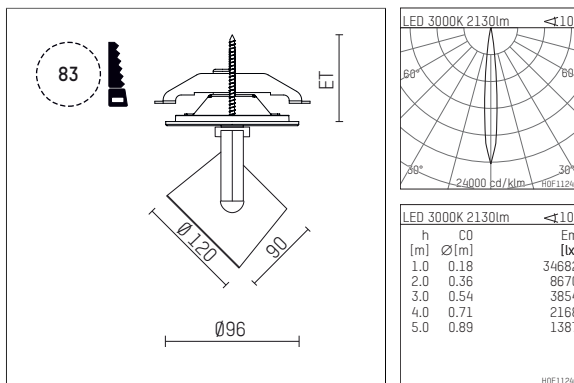

11332713 910-PA | white

lo.nely 3
spotlight
LED | 28 W 3000 K

- spotlight lo.nely 3
- with recessed mounting plate
- for recessed installation into wall or ceiling
- passive thermo management
- with LED 2400 lm
- colour temperature: 3000 K
- colour rendering index: CRI >90
- L90 / B10 (50.000h)
- SDCM < 2
- net luminous flux: 2130 lm
- total load: 28 W
- luminous efficacy: 76,1 lm/W
- rotationsymmetrical light distribution, spot
- beam angle: 10°
- with external LED power unit, electronic
- power supply: supply cord with plug connection 2x5x2,5 mm², length: 360 mm
- suitable for through wiring
- housing of die cast aluminium
- safety glass, clear
- ceiling plate of die cast aluminium
- color-, protection- and conversion-filters are available as accessory
- diameter: 96 mm, recessing diameter: 83 mm
- recessing depth: 103 mm, ceiling thickness: 1-45 mm
- rotatable 360° , 90° tiltable (can be fixed)
- weight: 1,4 kg
- protection rating: IP20
- protection class I
- 5 years Hoffmeister warranty
- Made in Germany
- maximum ambient temperature: 35°C
- certificates: manufactured according to DIN VDE 0711 / EN 60598, CE
- colour: white (RAL9016)
- 11332713 910-PA

Optional accessories

description accessory general	dimensions in mm	item number	pic.-No.
connection ring suitable for attachment of accessories for spotlights gin.o and lo.nely size 3		105760910	01
tube screen suitable for attachment of accessories for spotlights gin.o and lo.nely size 3		105759910	02
connection tube with cross louver suitable for attachment of accessories for spotlights gin.o and lo.nely size 3		105758910	03
visor suitable for attachment of accessories for spotlights gin.o and lo.nely size 3		105783910	04