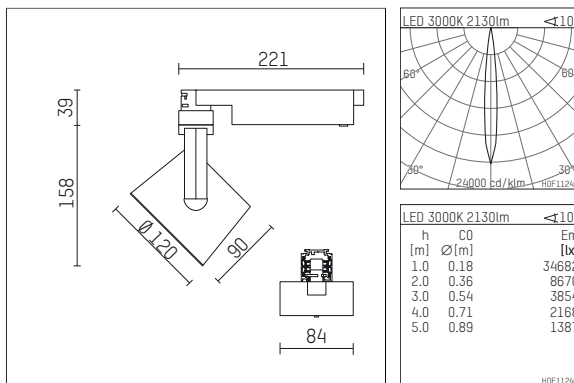

**113 327 13 910 | white**

lo.nely 3  
spotlight  
LED | 28 W 3000 K

- spotlight lo.nely 3
- with 3 circuit universal adapter
- for Hoffmeister control.x tracks
- circuit selection is possible while adapter is inserted into the track
- passive thermo management
- with LED 2400 lm
- colour temperature: 3000 K
- colour rendering index: CRI >90
- L90 / B10 (50.000h)
- SDCM < 2
- net luminous flux: 2130 lm
- total load: 28 W
- luminous efficacy: 76,1 lm/W
- rotationsymmetrical light distribution, spot
- beam angle: 10 °
- LED power unit integrated in adapter, electronic (POTI)
- amplitude dimming
- adapter with integrated potentiometer
- dimming range: 100-1 %
- housing of die cast aluminium
- adapter of fibreglass reinforced thermoplastic
- safety glass, clear
- color-, protection- and conversion-filters are available as accessory
- length: 221 mm, width: 84 mm, height: 197 mm
- rotatable 360°, 90° tiltable (can be fixed)
- weight: 1,25 kg
- protection rating: IP20
- protection class I
- 5 years Hoffmeister warranty
- Made in Germany
- maximum ambient temperature: 35 ° C
- certificates: manufactured according to DIN VDE 0711 / EN 60598, CE
- colour: white (RAL9016)
- 113 327 13 910

### Required accessories

description accessory general	dimensions in mm	item number	pic.-No.
antiglare flaps for spotlights gin.o and lo.nely size 3		105757	01

### Optional accessories

description accessory general	dimensions in mm	item number	pic.-No.
connection ring suitable for attachment of accessories for spotlights gin.o and lo.nely size 3		105760910	01
tube screen suitable for attachment of accessories for spotlights gin.o and lo.nely size 3		105759910	02
connection tube with cross louver suitable for attachment of accessories for spotlights gin.o and lo.nely size 3		105758910	03
visor suitable for attachment of accessories for spotlights gin.o and lo.nely size 3		105783910	04