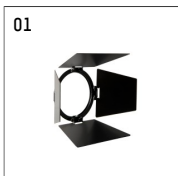

113 327 13 910
accessory

Required accessories

description accessory general	dimensions in mm	item number	pic.-No.
antiglare flaps for spotlights gin.o and lo.nely size 3		105757	01

Optional accessories

description accessory general	dimensions in mm	item number	pic.-No.
connection ring suitable for attachment of accessories for spotlights gin.o and lo.nely size 3		105760910	01
tube screen suitable for attachment of accessories for spotlights gin.o and lo.nely size 3		105759910	02
connection tube with cross louver suitable for attachment of accessories for spotlights gin.o and lo.nely size 3		105758910	03
visor suitable for attachment of accessories for spotlights gin.o and lo.nely size 3		105783910	04