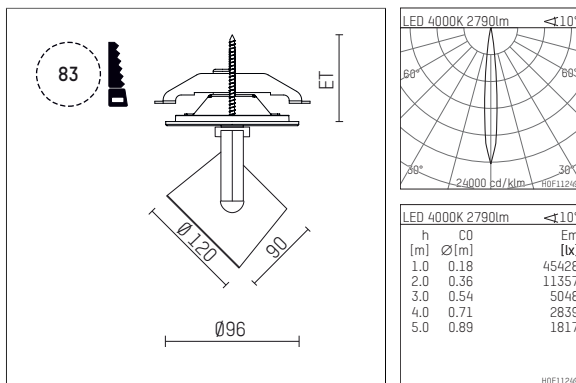

11332714 721-PA | black

lo.nely 3
spotlight
LED | 28 W 4000 K

- spotlight lo.nely 3
- with recessed mounting plate
- for recessed installation into wall or ceiling
- passive thermo management
- with LED 3150 lm
- colour temperature: 4000 K
- colour rendering index: CRI >80
- L90 / B10 (50.000h)
- SDCM < 2
- net luminous flux: 2790 lm
- total load: 28 W
- luminous efficacy: 99,6 lm/W
- rotationsymmetrical light distribution, spot
- beam angle: 10 °
- with external LED power unit, electronic
- power supply: supply cord with plug connection 2x5x2,5 mm², length: 360 mm
- suitable for through wiring
- housing of die cast aluminium
- safety glass, clear
- ceiling plate of die cast aluminium
- color-, protection- and conversion-filters are available as accessory
- diameter: 96 mm, recessing diameter: 83 mm
- recessing depth: 103 mm, ceiling thickness: 1-45 mm
- rotatable 360°, 90° tiltable (can be fixed)
- weight: 1,4 kg
- protection rating: IP20
- protection class I
- 5 years Hoffmeister warranty
- Made in Germany
- maximum ambient temperature: 35 ° C
- certificates: manufactured according to DIN VDE 0711 / EN 60598, CE
- colour: black
- 11332714 721-PA

Optional accessories

description accessory general	dimensions in mm	item number	pic.-No.
connection ring suitable for attachment of accessories for spotlights gin.o and lo.nely size 3		105760721	01
tube screen suitable for attachment of accessories for spotlights gin.o and lo.nely size 3		105759721	02
connection tube with cross louver suitable for attachment of accessories for spotlights gin.o and lo.nely size 3		105758721	03
visor suitable for attachment of accessories for spotlights gin.o and lo.nely size 3		105783721	04